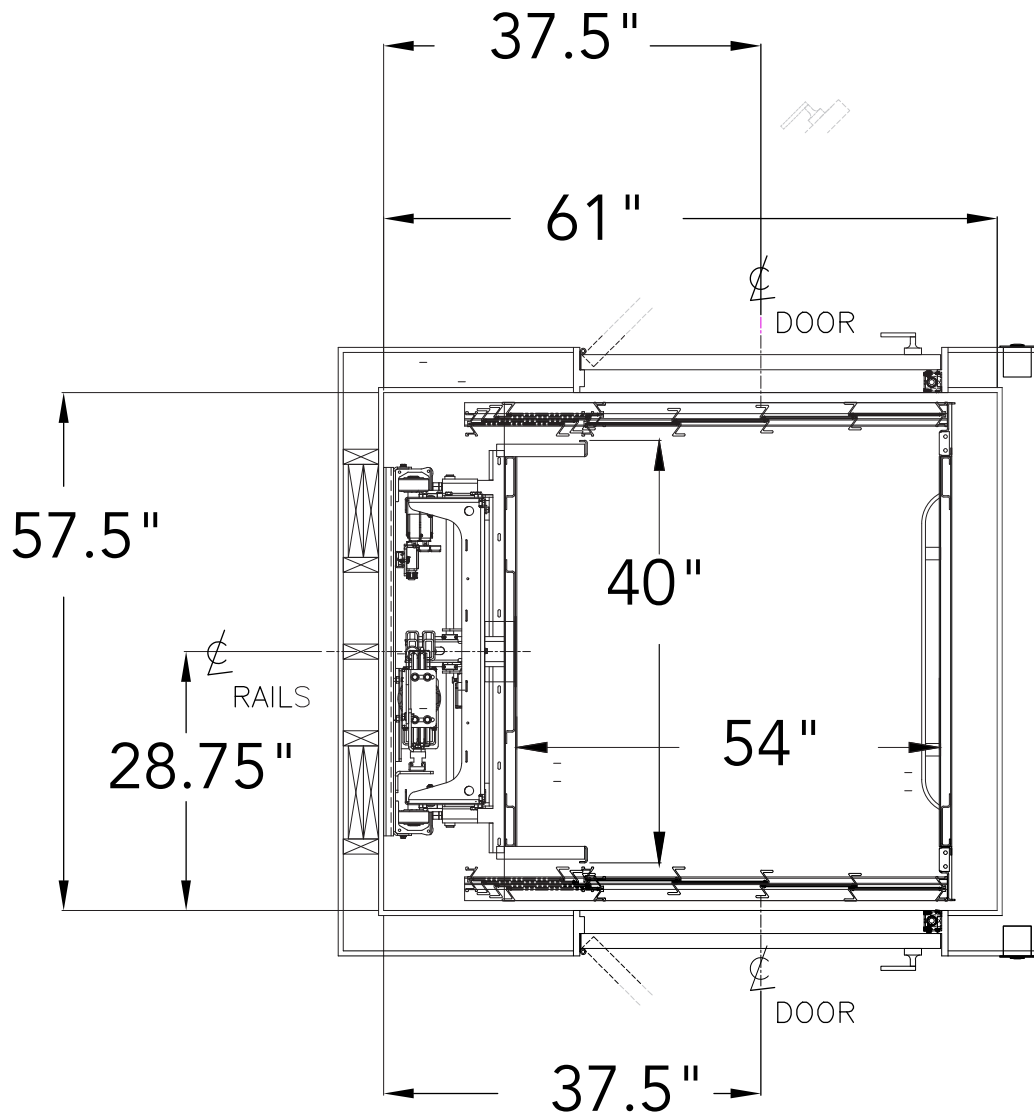

SABRE

ELEVATOR

Victorian

40" X 54"

THROUGH CAB
GOOD GATE
MANUAL SWING DOORS