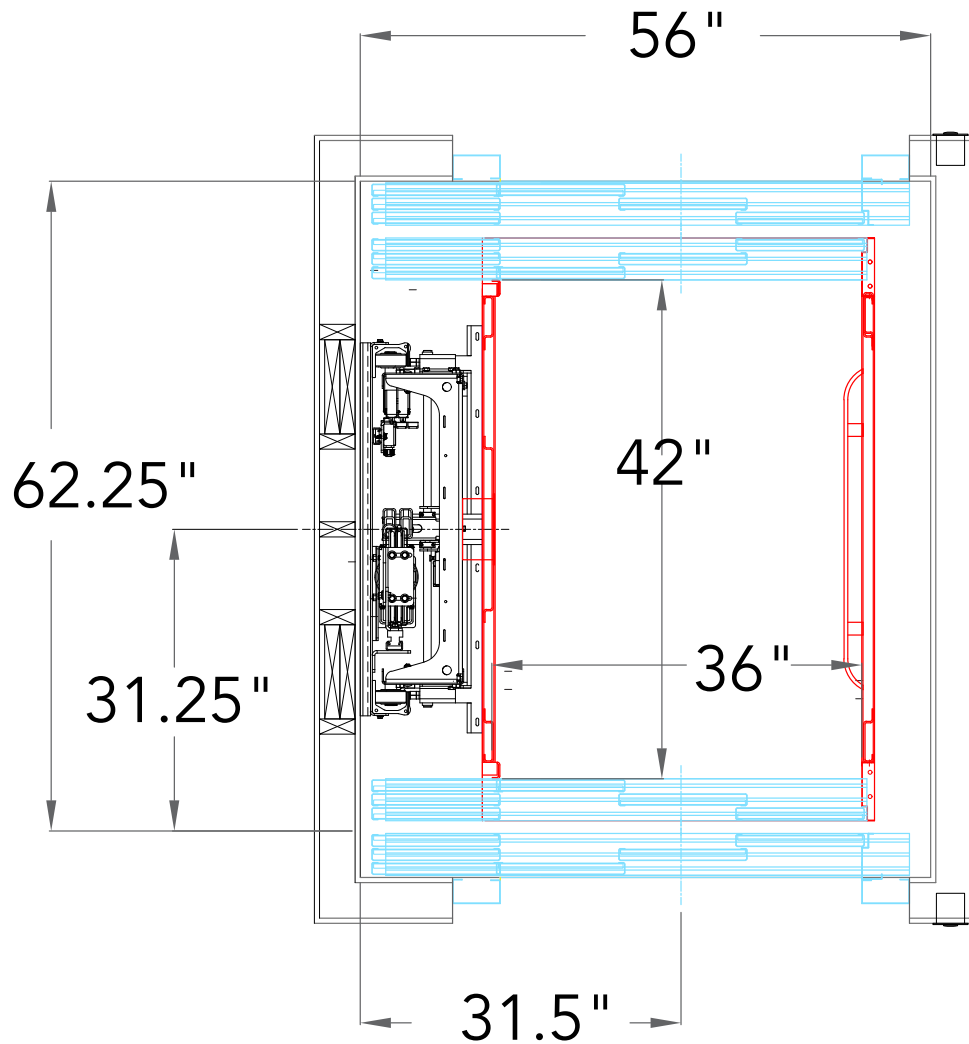

SABRE

ELEVATOR

Victorian

36" X 42"

THROUGH CAB
AUTOMATIC SLIDING CAB DOORS
AUTOMATIC SLIDING LANDING DOORS