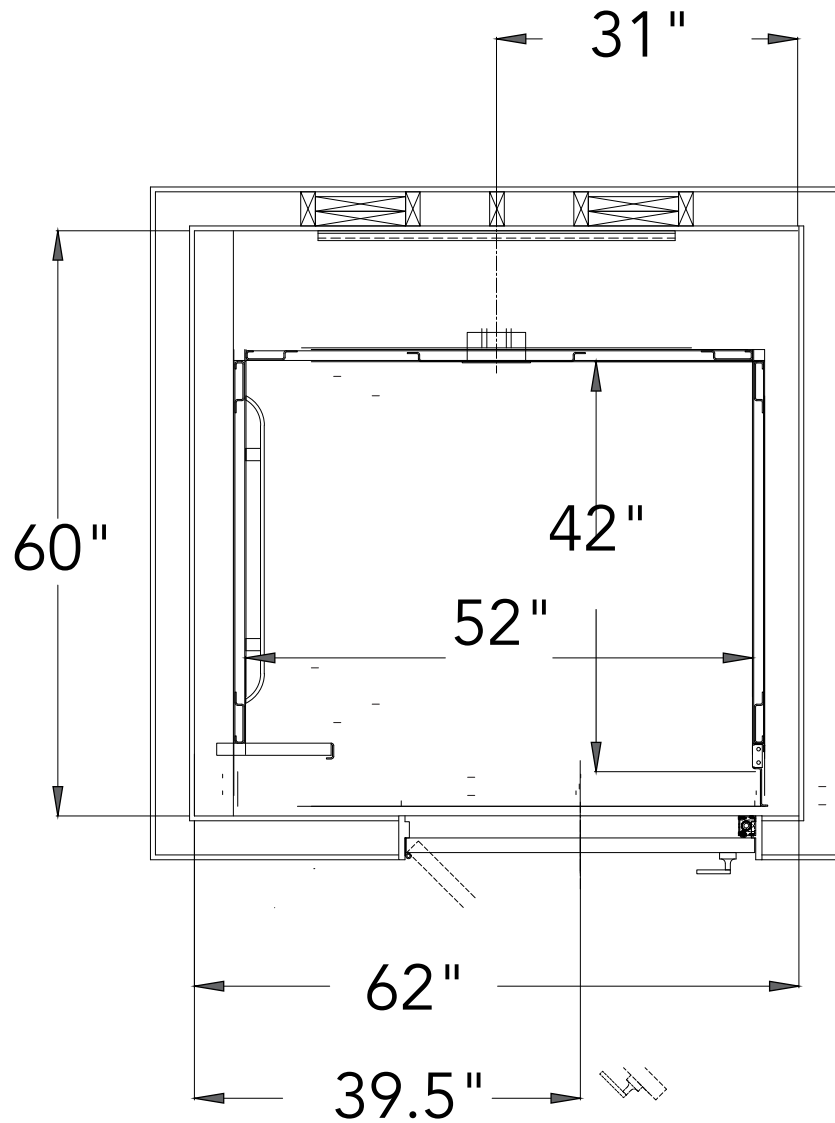

SABRE

ELEVATOR

Victorian

42" X 52"

INLINE REAR RAILS
AUTOMATIC SLIDING CAB DOORS
MANUAL SWING DOORS