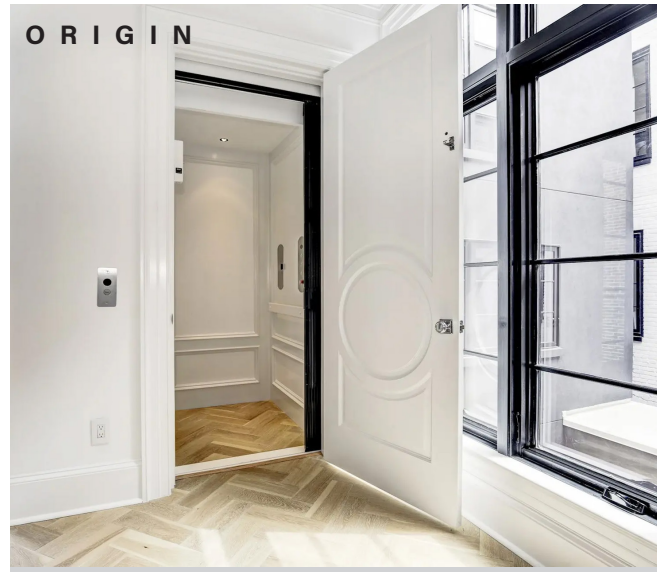

SABRE
ELEVATOR

DESIGN PORTFOLIO

MODELS

ORIGIN

The Origin model features a reliable hydraulic drive, smooth sliding panel cab doors, classic swing landing doors, a 950 lb capacity, and a spacious 84" cab—perfect for any home.

PRESTIGE

The Prestige model combines elegance and performance with a reliable hydraulic drive system, automatic sliding cab doors paired with swing landing doors. It offers a 950 lb capacity and a spacious 84" cab, with an optional 96" upgrade for added versatility.

D Y N A S T Y

The Dynasty model offers premium convenience and style with a hydraulic drive system, fully automatic cab and landing doors, and standard position indicator call stations. Designed with a 950 lb capacity, a standard 84" cab, and an optional 96" upgrade, it provides flexibility for any space. Four energy-efficient LED lights illuminate the cab, creating a modern and welcoming environment.

A S T E R I X

Surrounded by exquisite lighting and elegant wood, the Symmetry Asterix lets you travel like a star and experience effortless access to every floor of your home. Thanks to its unique design, this is a residential elevator that is sure to become the centerpiece of your home. If you want to elevate your life to luxury living, the Symmetry Asterix is the perfect choice for you.