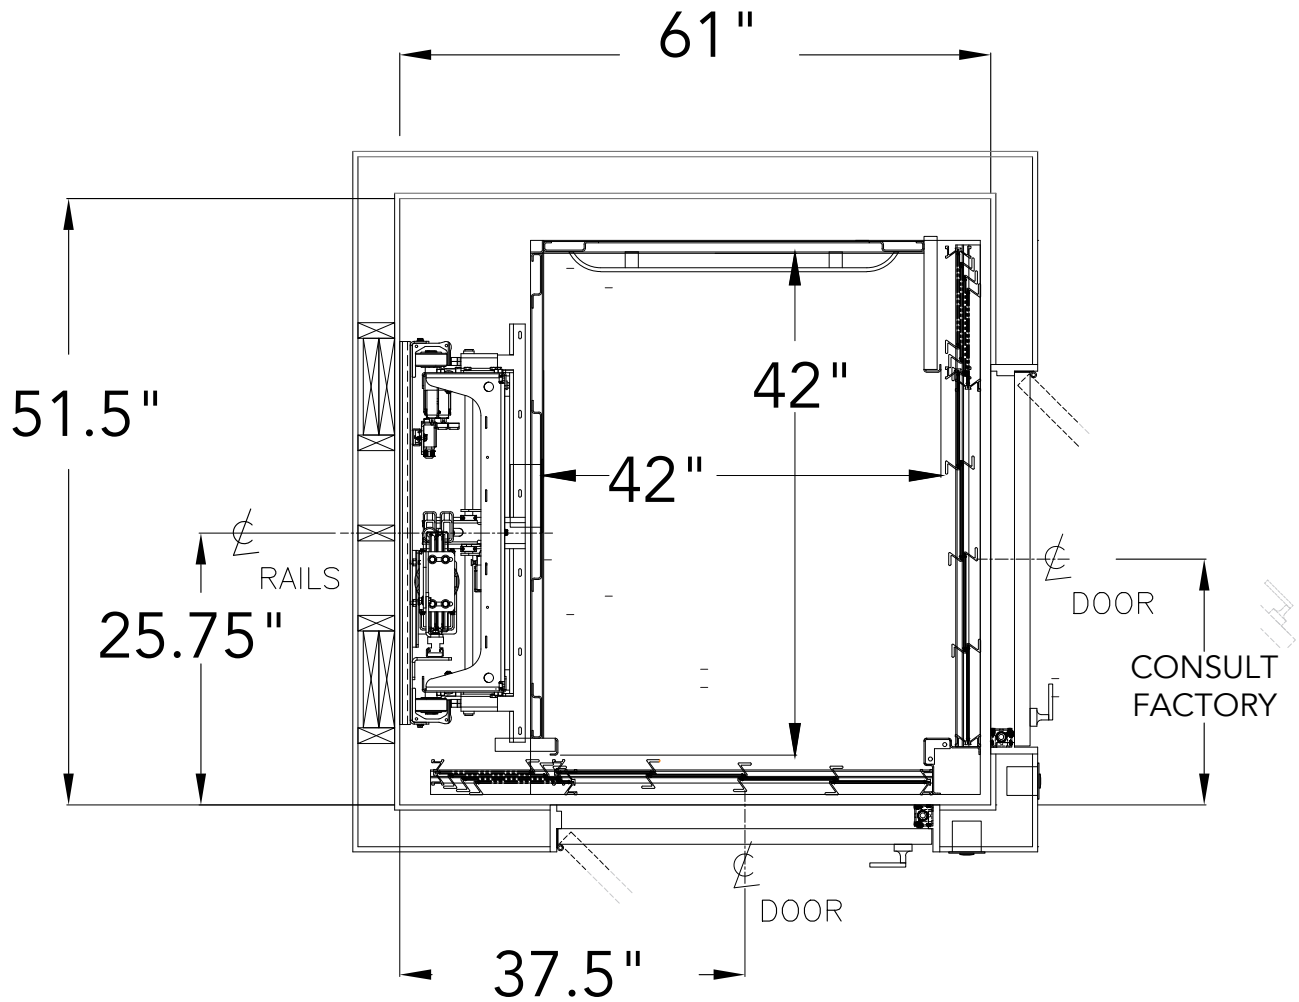

SABRE

ELEVATOR

Victorian

42" X 42"

90 DEGREE
GOOD GATE
MANUAL SWING DOORS