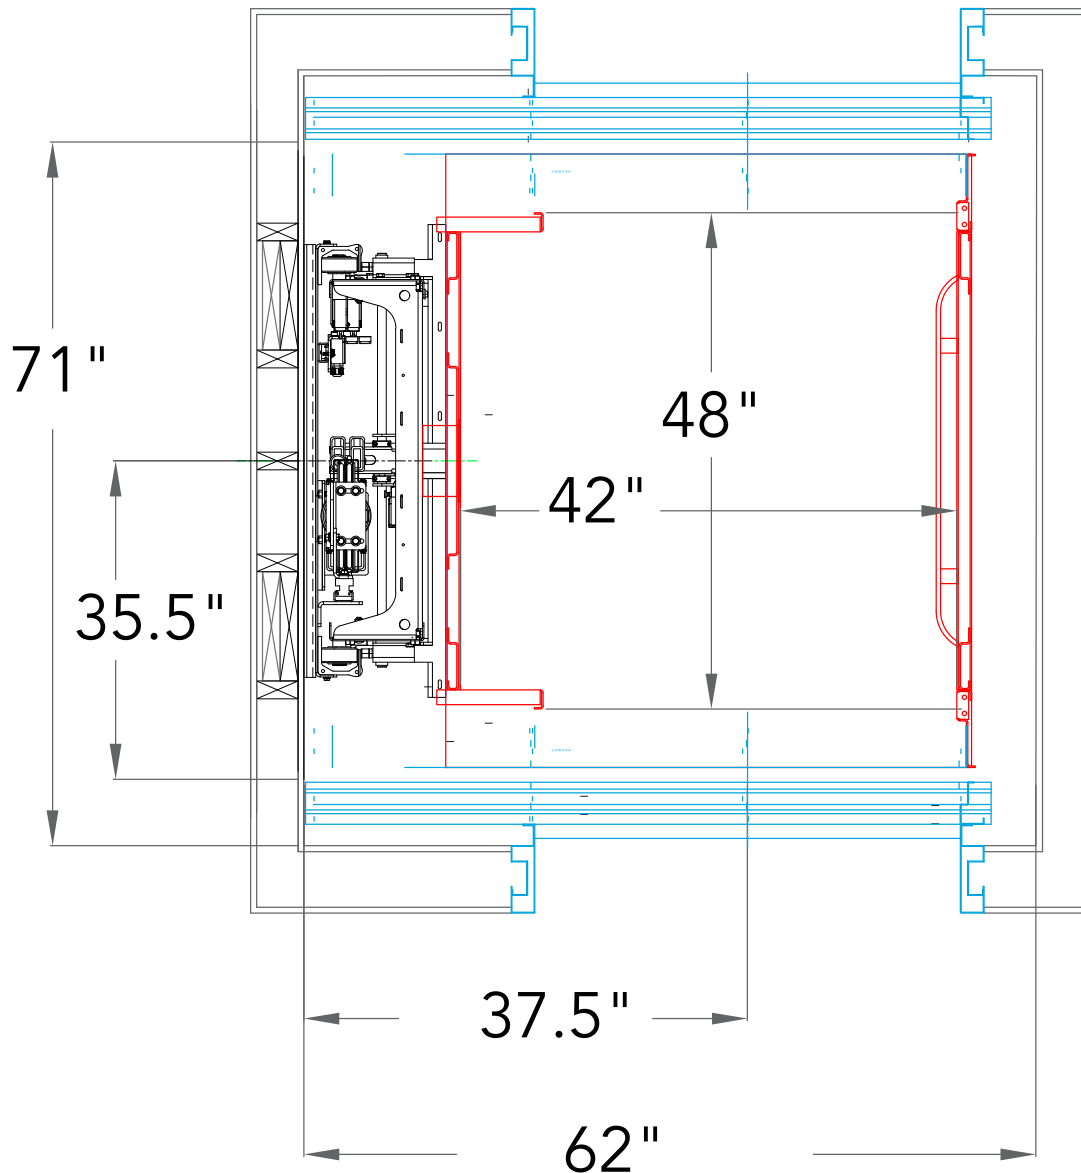

SABRE

ELEVATOR

Victorian

42" X 48"

THROUGH CAB
AUTOMATIC SLIDING CAB DOORS
AUTOMATIC SLIDING LANDING DOORS