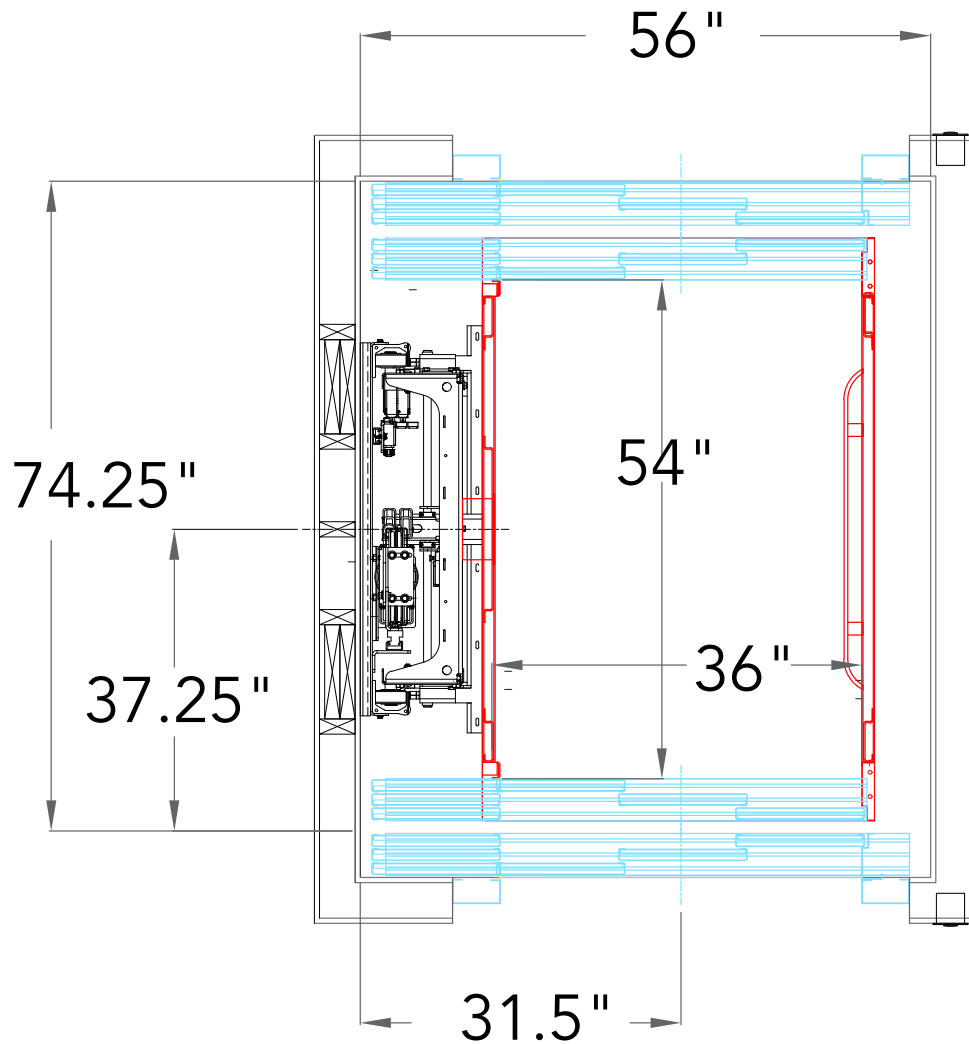

SABRE

ELEVATOR

Victorian

36" X 54"

THROUGH CAB
AUTOMATIC SLIDING CAB DOORS
AUTOMATIC SLIDING LANDING DOORS