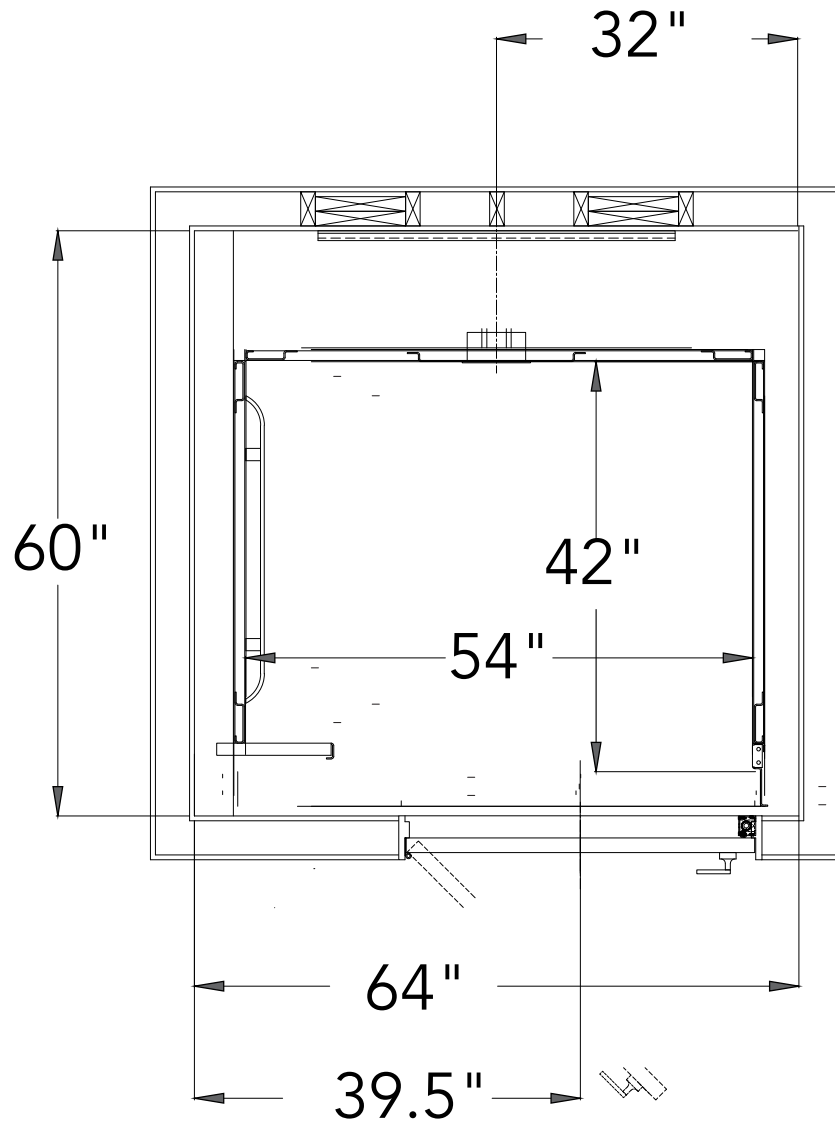

# SABRE

ELEVATOR

## Victorian

42" X 54"

INLINE REAR RAILS  
AUTOMATIC SLIDING CAB DOORS  
MANUAL SWING DOORS