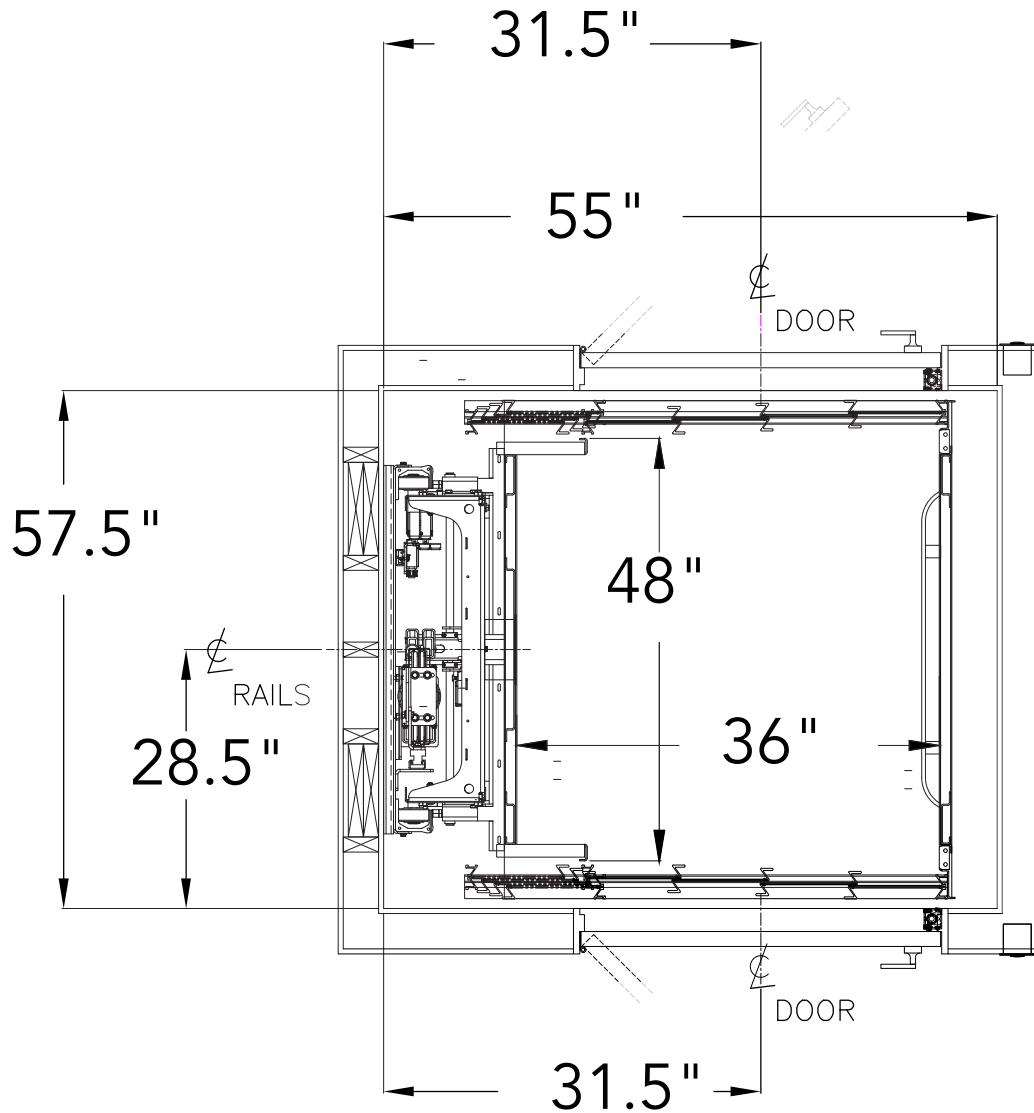

SABRE

ELEVATOR

Victorian

36" X 48"

THROUGH CAB
GOOD GATE
MANUAL SWING DOORS