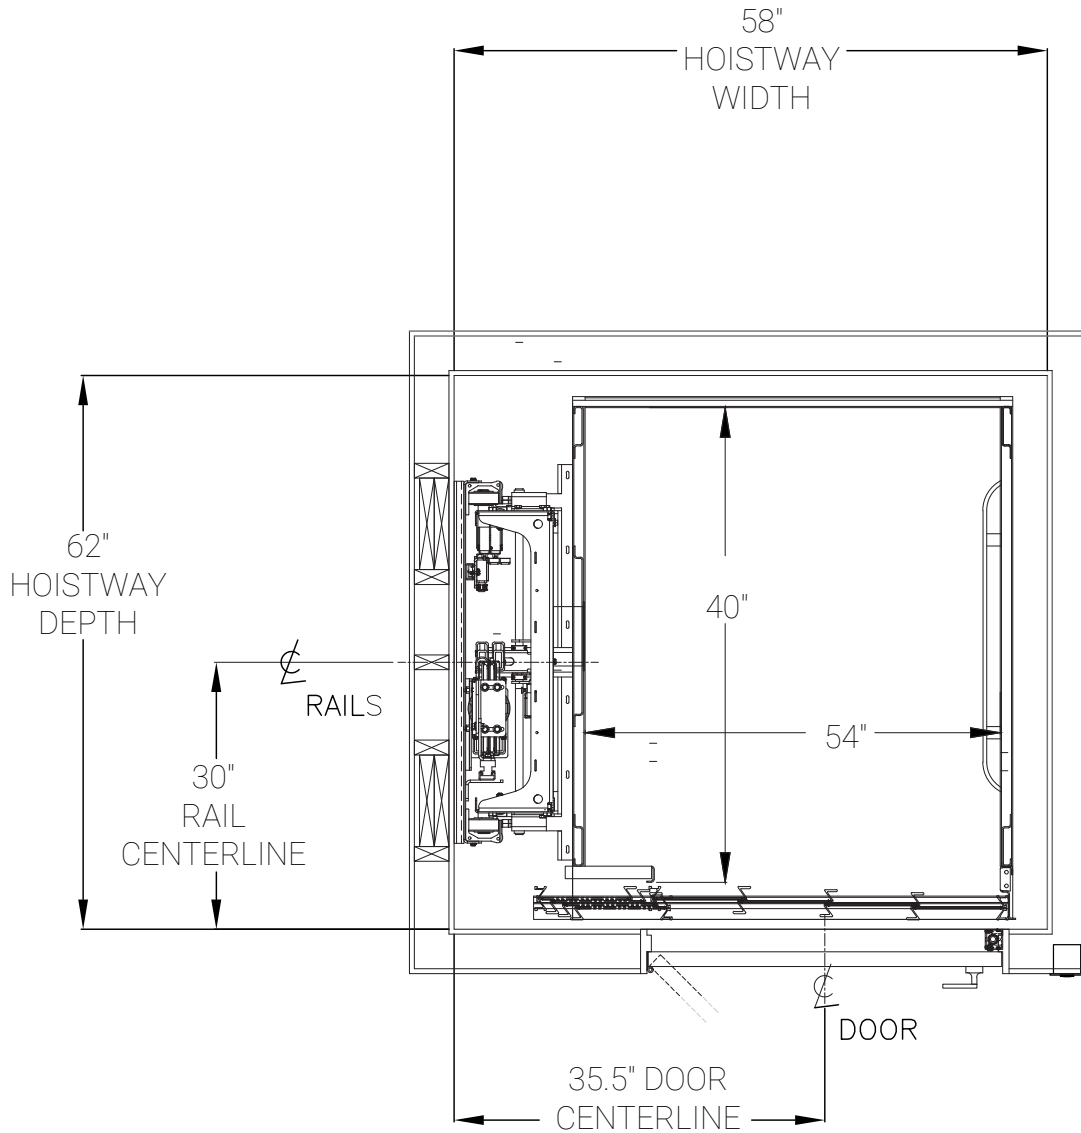

SABRE

ELEVATOR

Victorian

40" X 54"

INLINE
GOOD GATE
MANUAL SWING DOORS