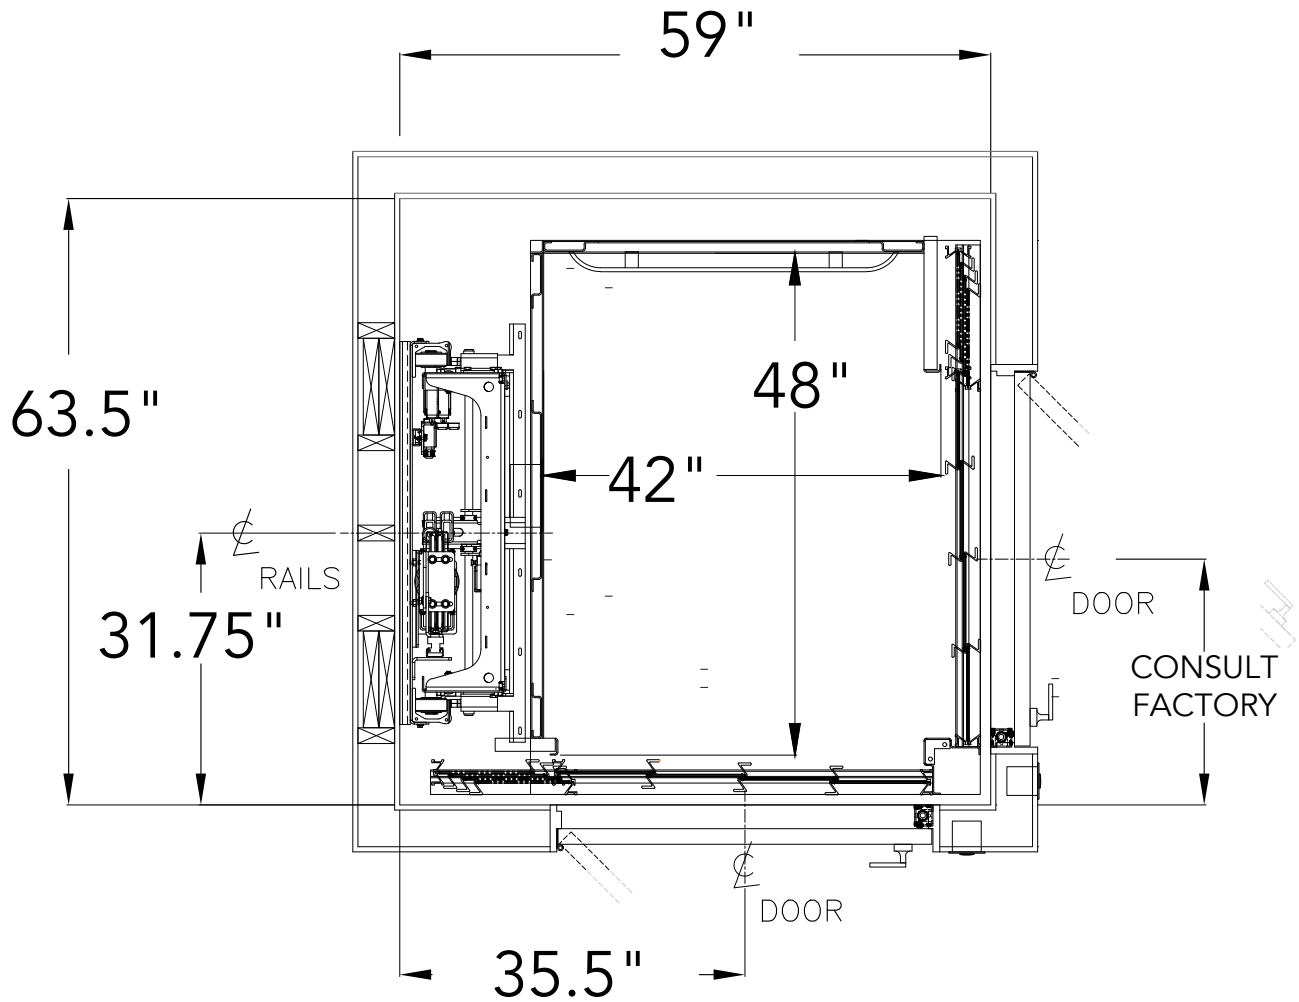

SABRE

ELEVATOR

Victorian

42" X 48"

90 DEGREE
GOOD GATE
MANUAL SWING DOORS