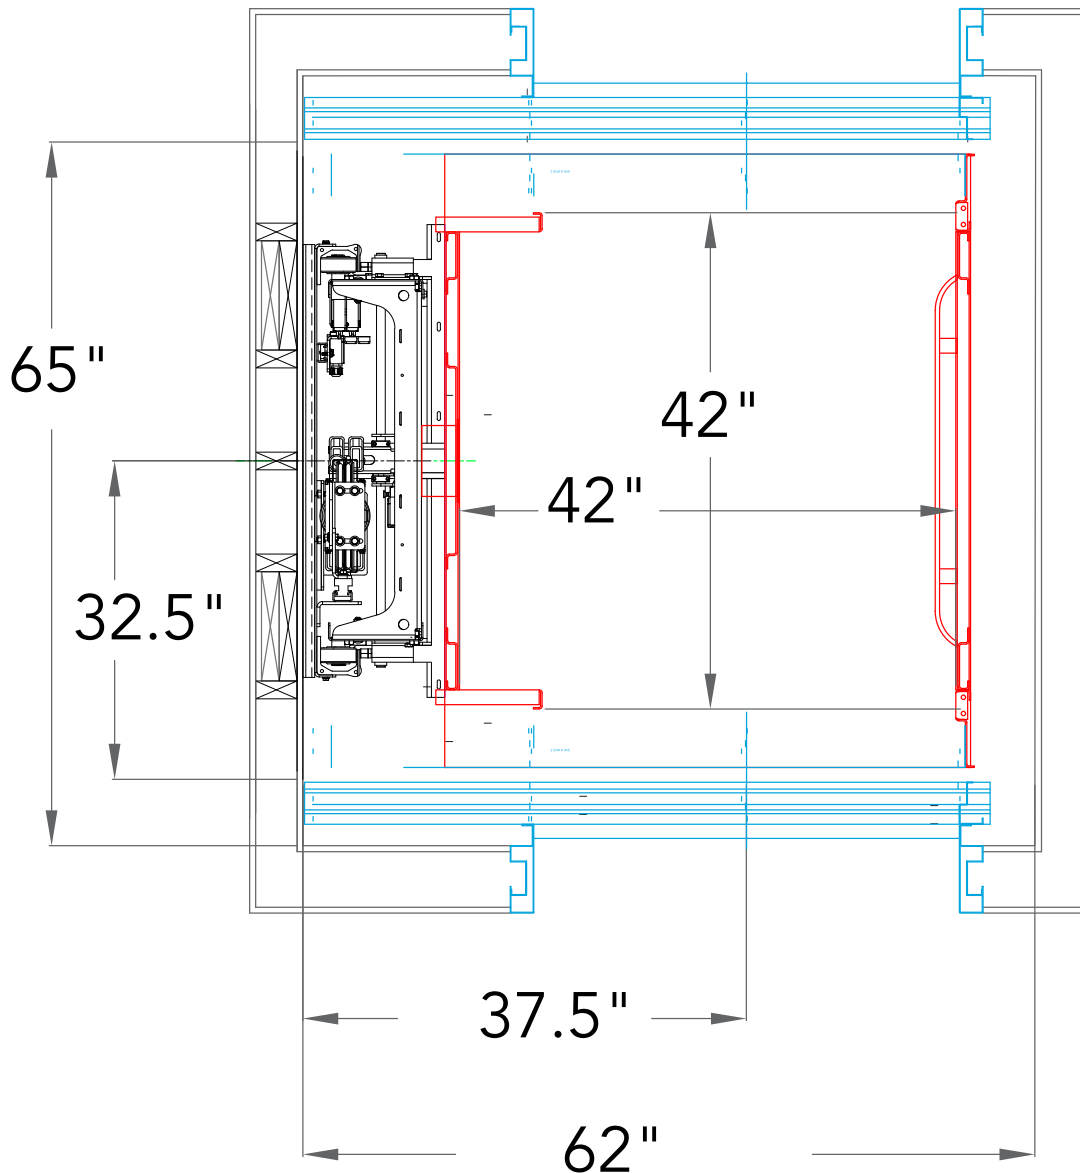

SABRE

ELEVATOR

Victorian

42" X 42"

THROUGH CAB
AUTOMATIC SLIDING CAB DOORS
AUTOMATIC SLIDING LANDING DOORS