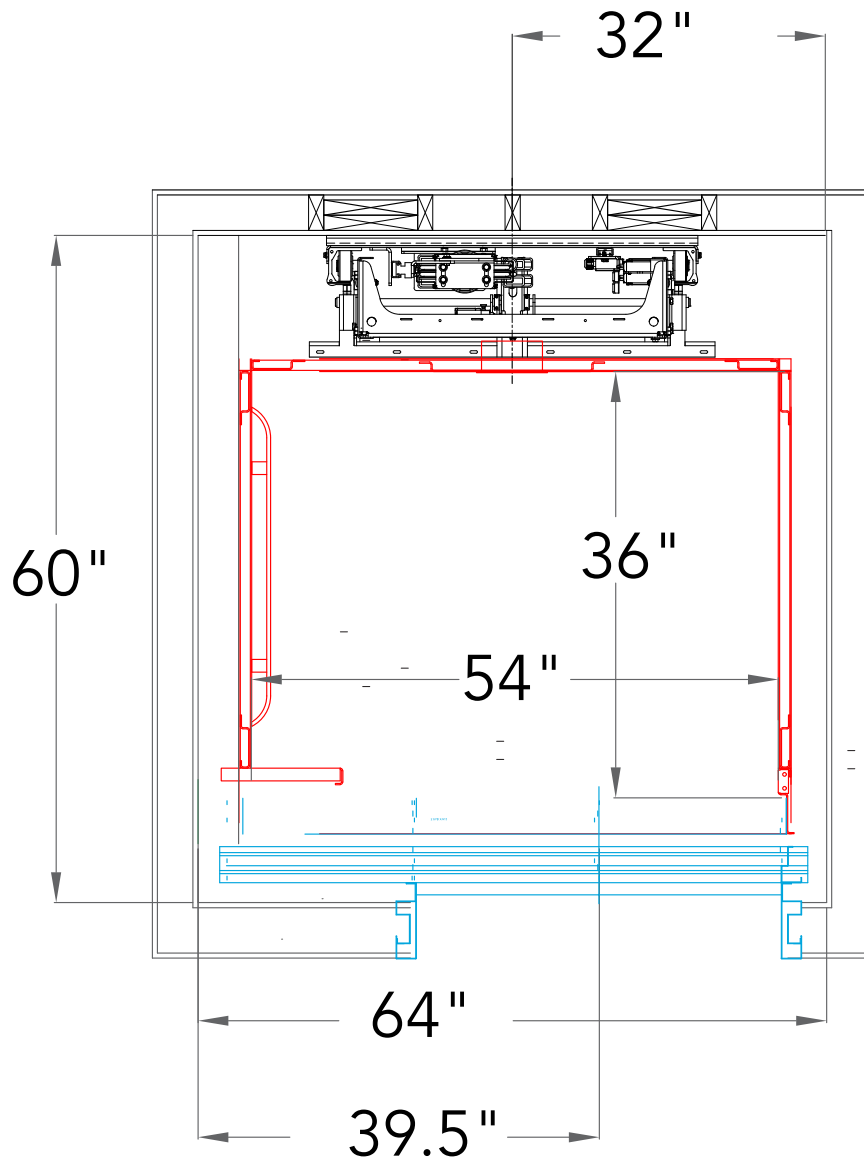

# SABRE

ELEVATOR

## Victorian

36" X 54"

INLINE REAR RAILS  
AUTOMATIC SLIDING CAB DOORS  
AUTOMATIC SLIDING LANDING DOORS