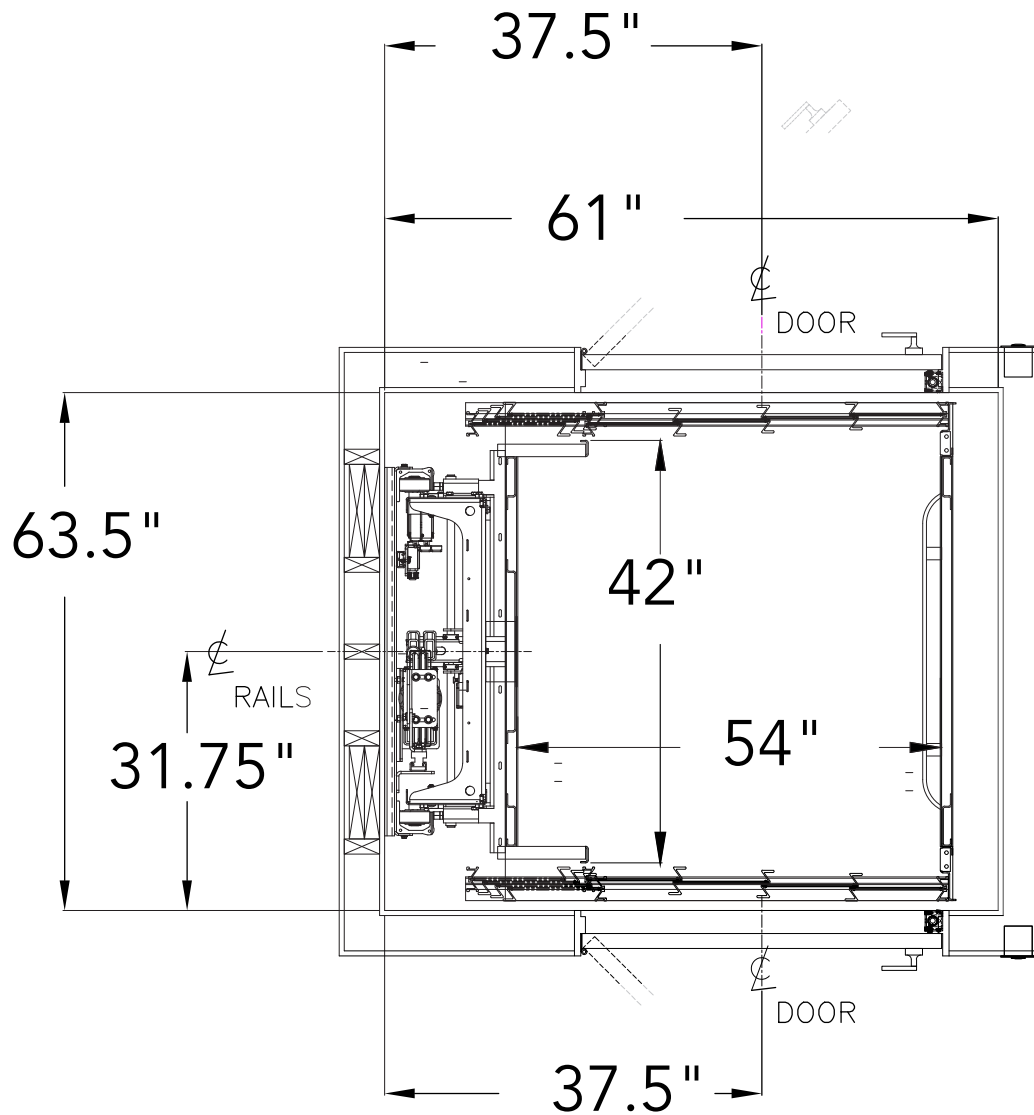

SABRE

ELEVATOR

Victorian

42" X 54"

THROUGH CAB
GOOD GATE
MANUAL SWING DOORS