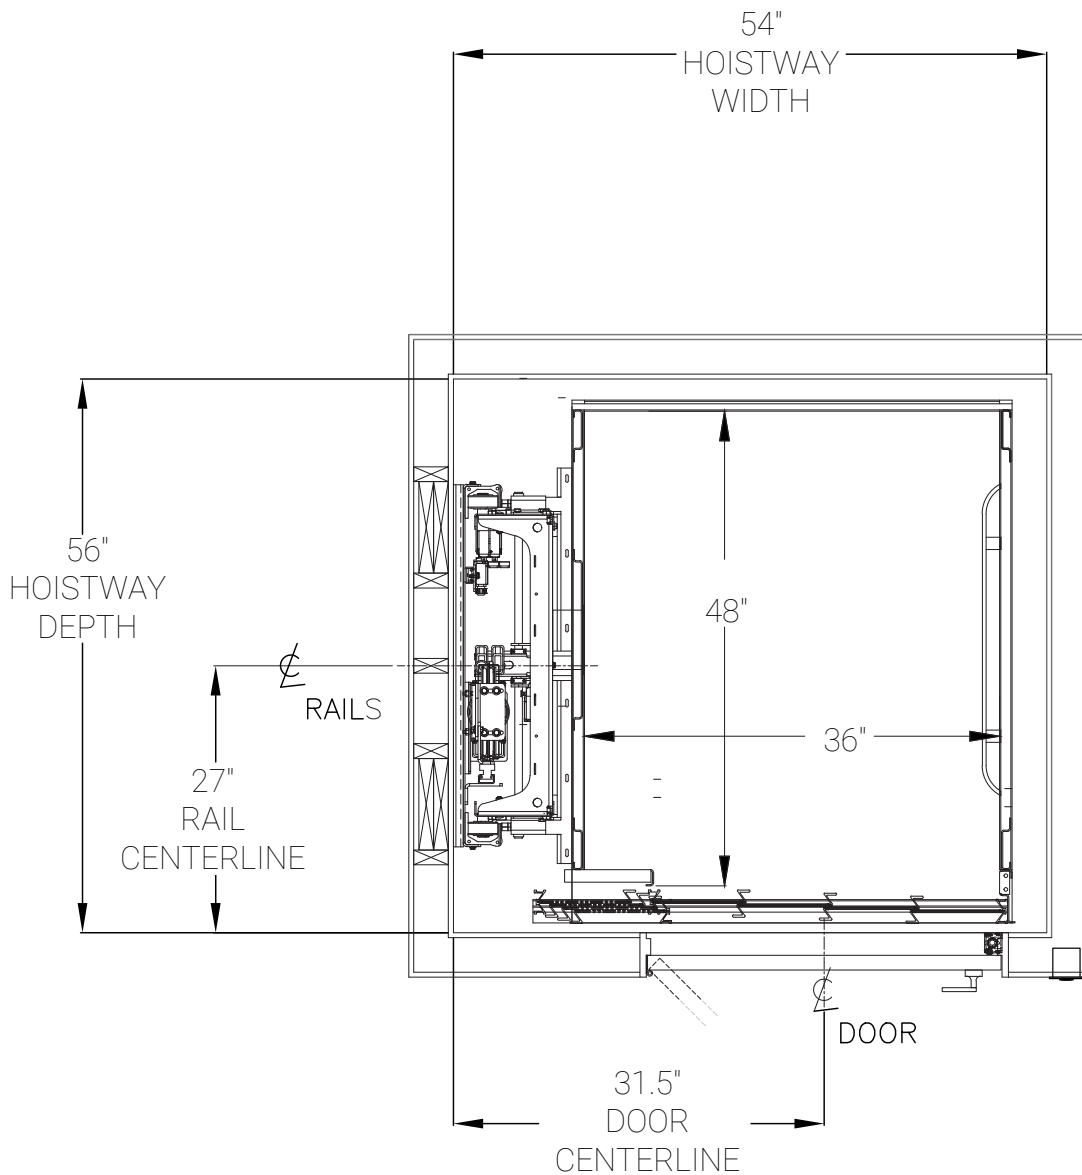

# SABRE

ELEVATOR

## Victorian

36" X 48"

INLINE  
GOOD GATE  
MANUAL SWING DOORS