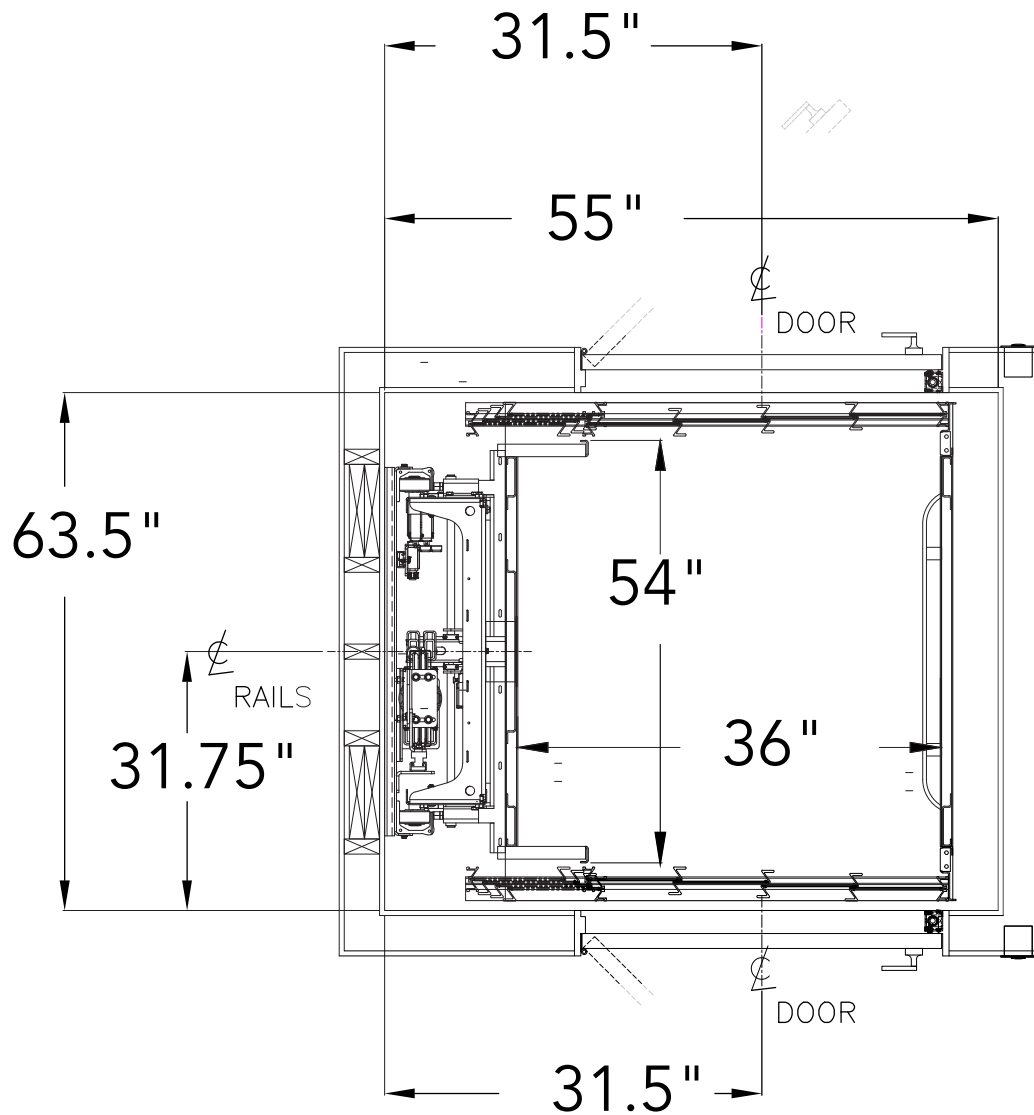

SABRE

ELEVATOR

Victorian

36" X 54"

THROUGH CAB
GOOD GATE
MANUAL SWING DOORS