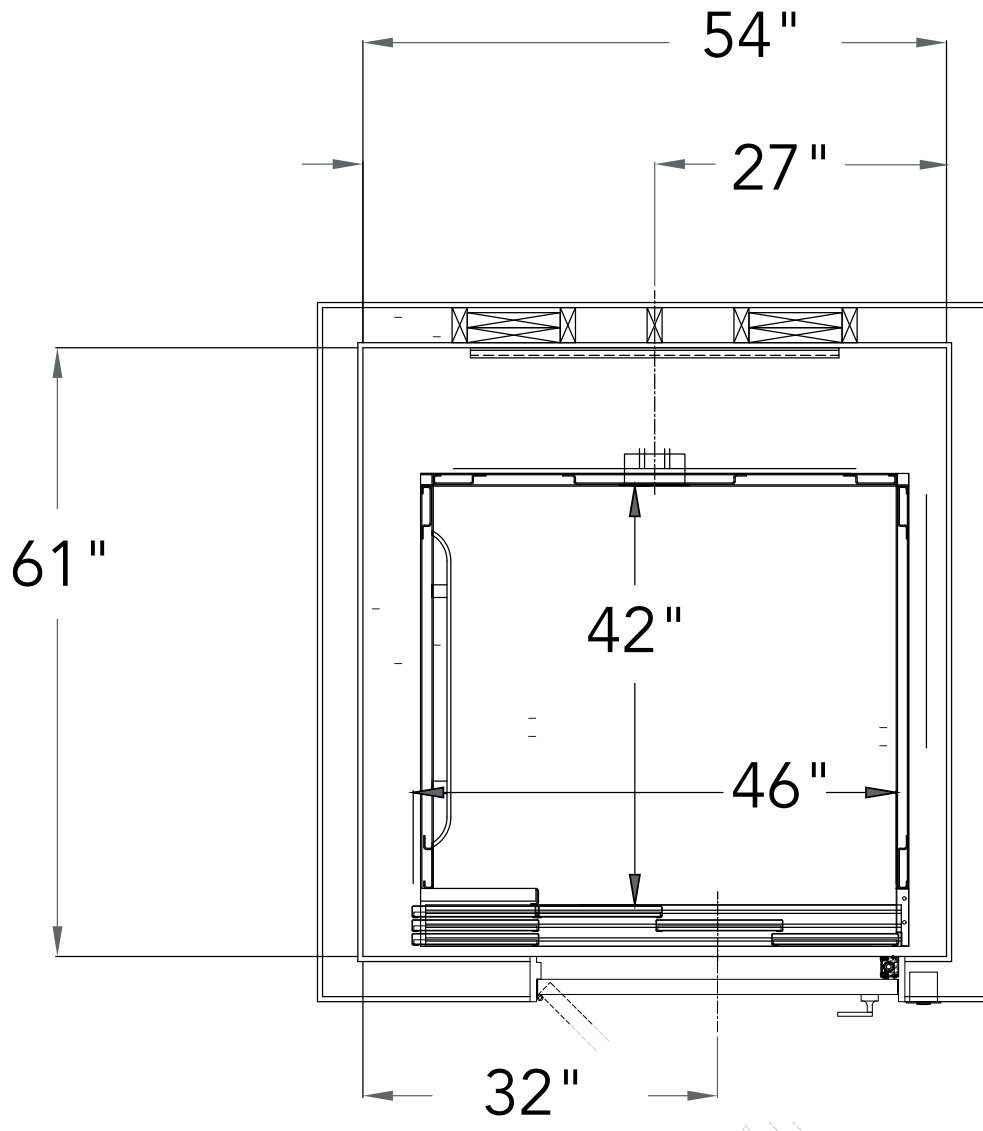

SABRE

ELEVATOR

Victorian

42" X 46"

INLINE REAR RAILS
AUTOMATIC SLIDING CAB DOORS
MANUAL SWING DOORS