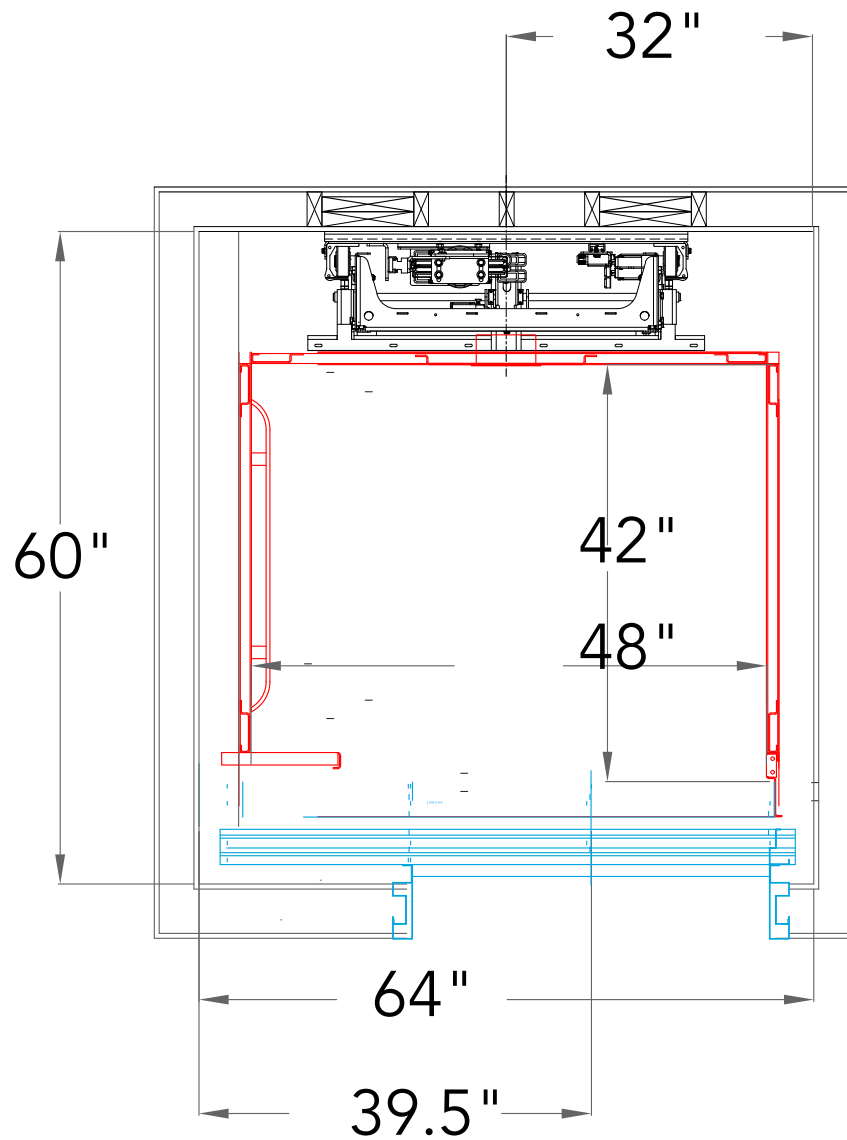

SABRE

ELEVATOR

Victorian

42" X 48"

INLINE REAR RAILS
AUTOMATIC SLIDING CAB DOORS
AUTOMATIC SLIDING LANDING DOORS