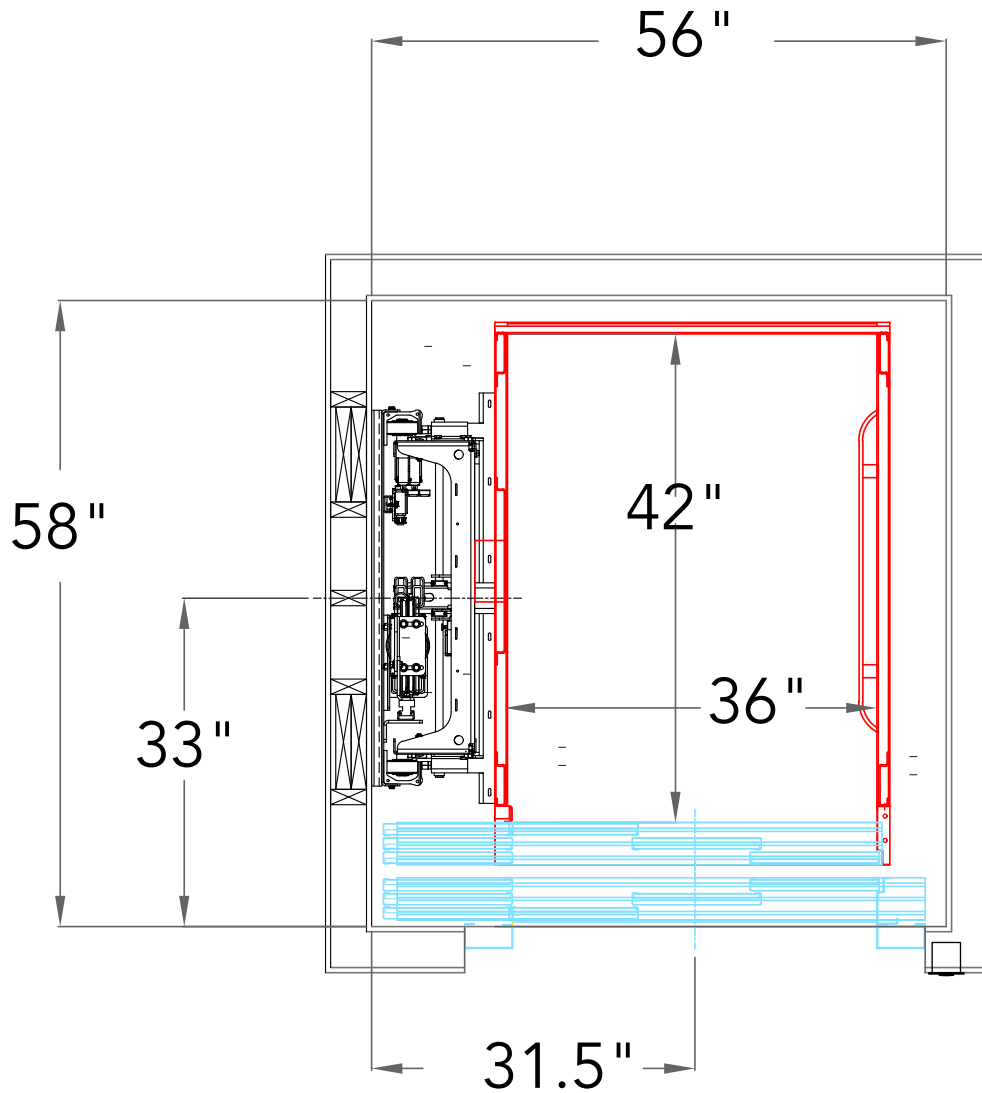

SABRE

ELEVATOR

Victorian

36" X 42"

INLINE
AUTOMATIC SLIDING CAB DOORS
AUTOMATIC SLIDING LANDING DOORS