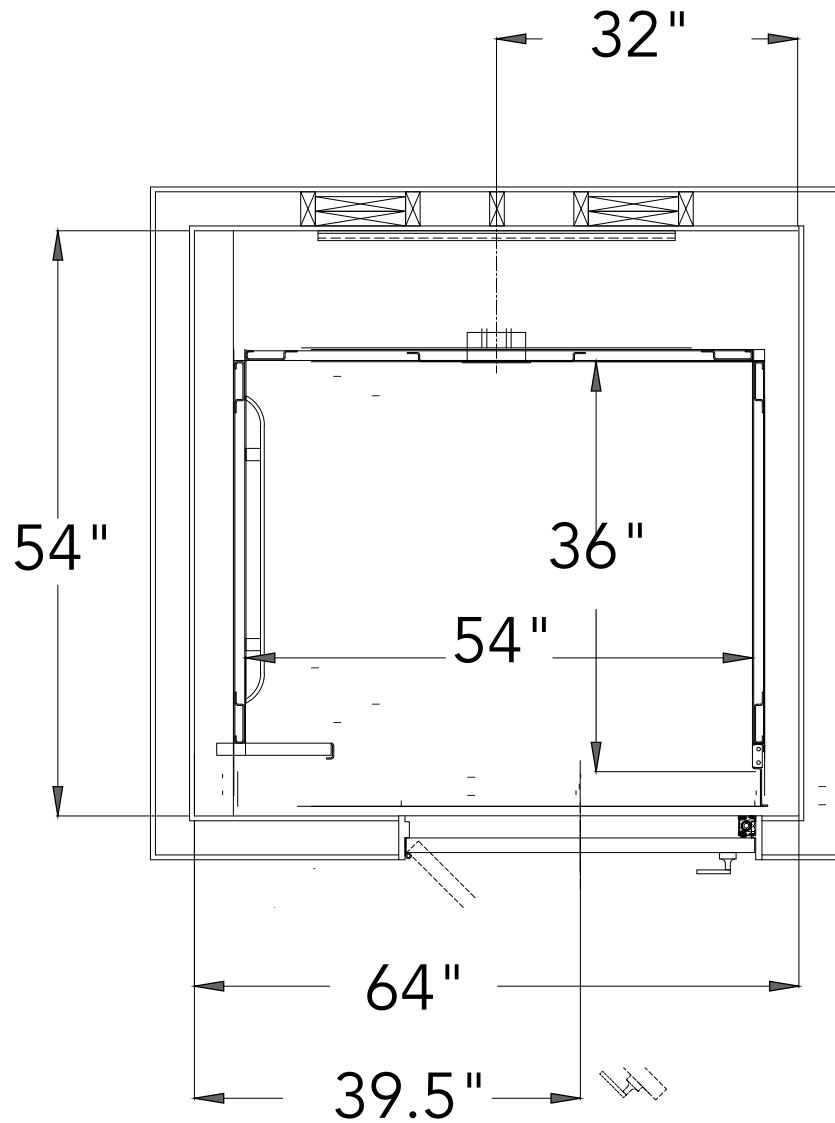

SABRE

ELEVATOR

Victorian

36" X 54"

INLINE REAR RAILS
AUTOMATIC SLIDING CAB DOORS
MANUAL SWING DOORS