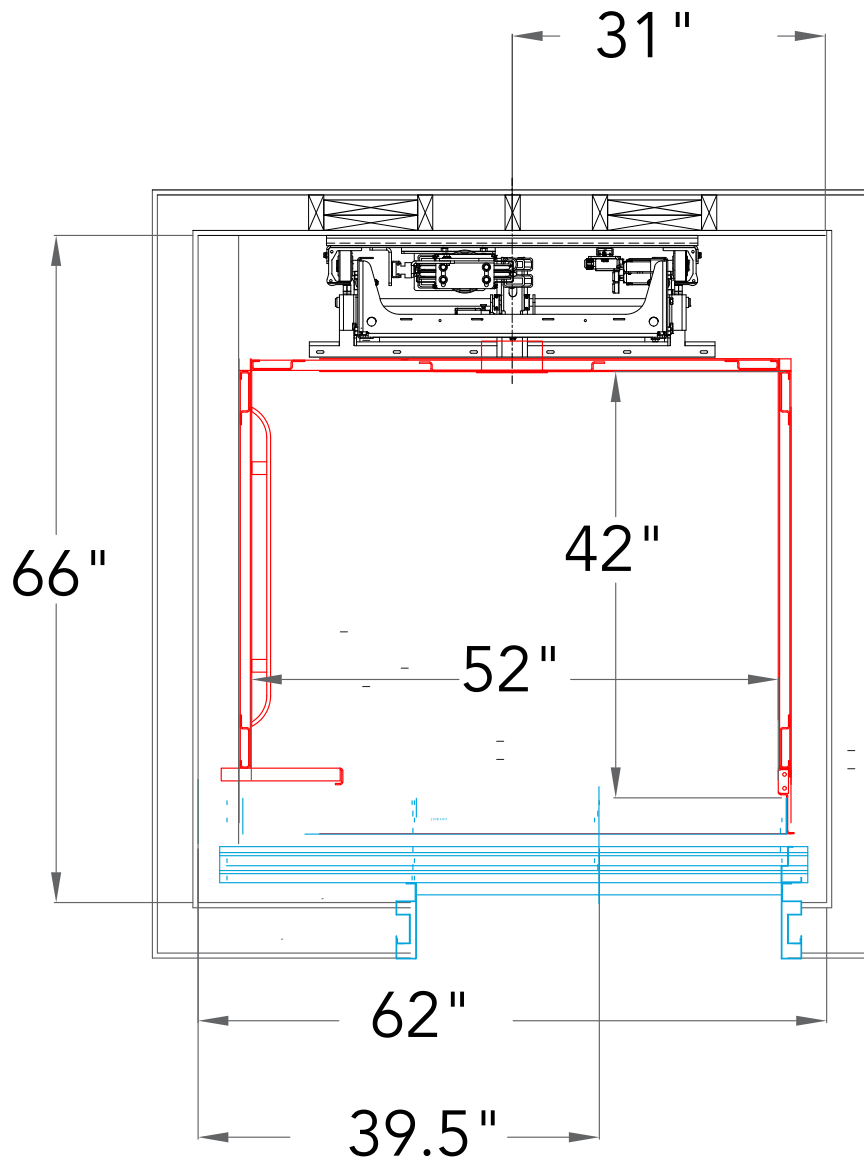

SABRE

ELEVATOR

Victorian

42" X 52"

INLINE REAR RAILS
AUTOMATIC SLIDING CAB DOORS
AUTOMATIC SLIDING LANDING DOORS