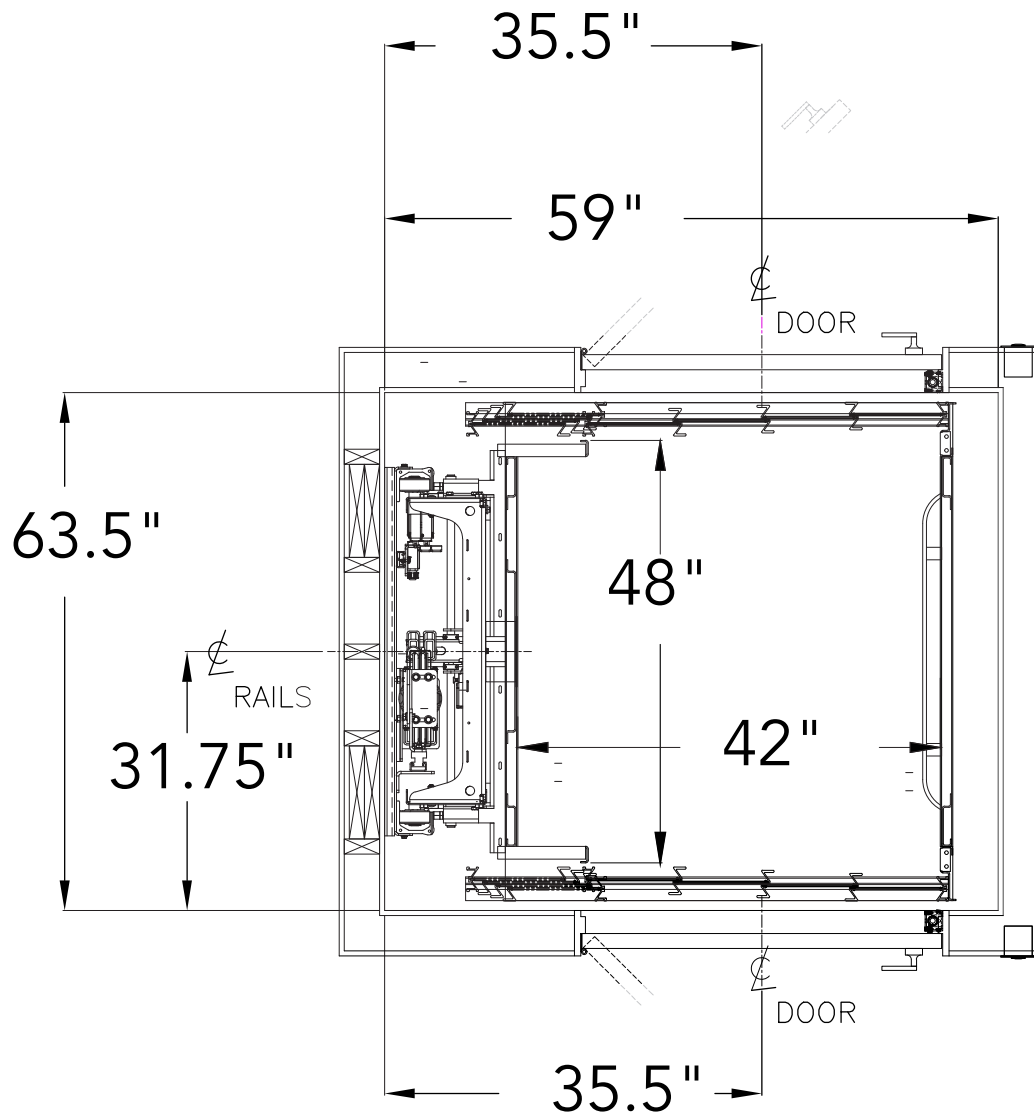

SABRE

ELEVATOR

Victorian

42" X 48"

THROUGH CAB
GOOD GATE
MANUAL SWING DOORS