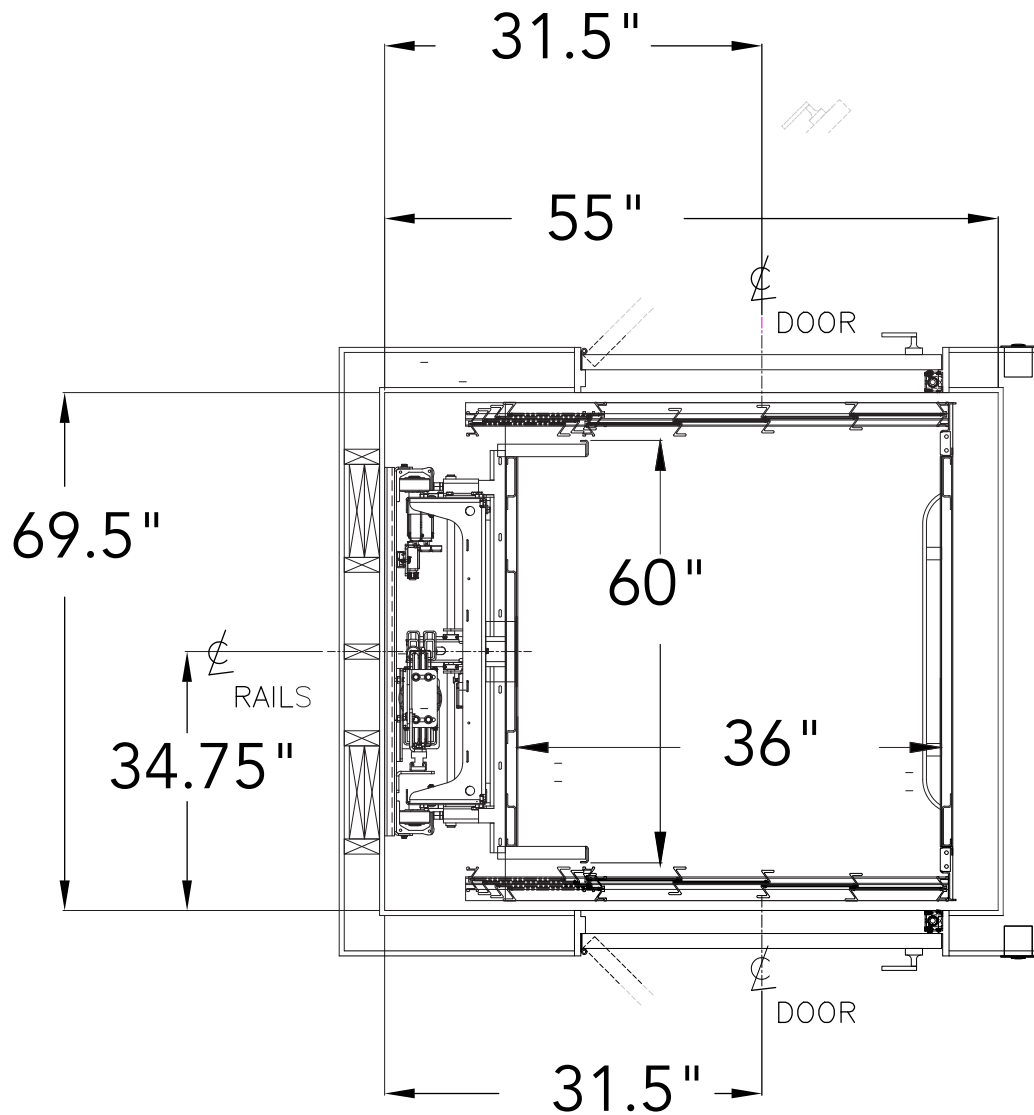

SABRE

ELEVATOR

Victorian

36" X 60"

THROUGH CAB
GOOD GATE
MANUAL SWING DOORS