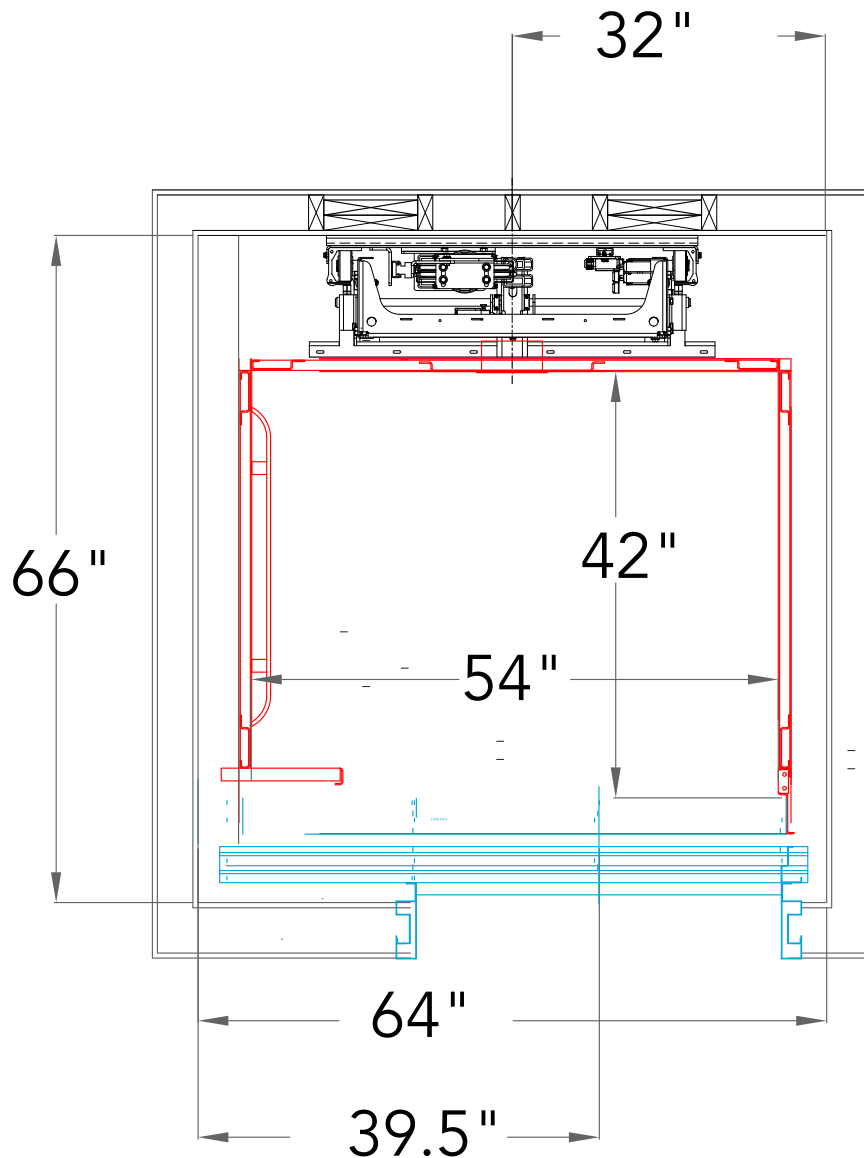

# SABRE

ELEVATOR

## Victorian

42" X 54"

INLINE REAR RAILS  
AUTOMATIC SLIDING CAB DOORS  
AUTOMATIC SLIDING LANDING DOORS