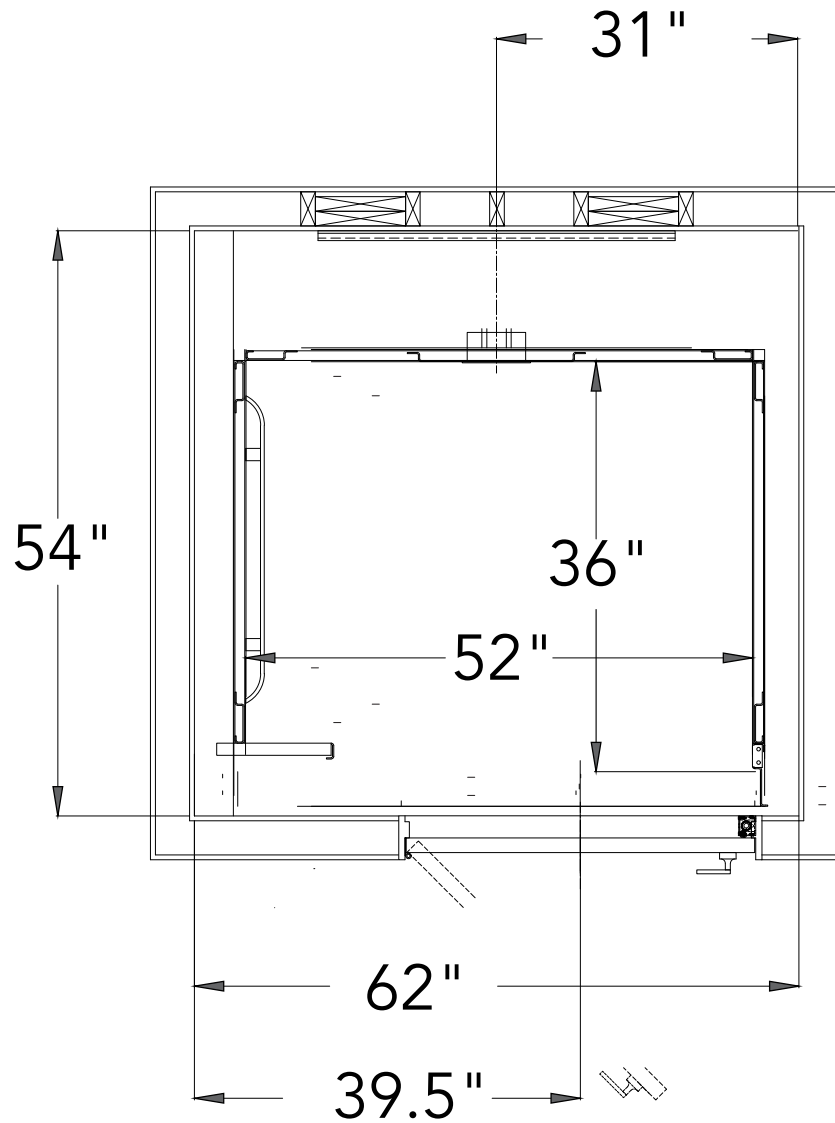

# SABRE

ELEVATOR

## Victorian

36" X 54"

INLINE REAR RAILS  
AUTOMATIC SLIDING CAB DOORS  
MANUAL SWING DOORS