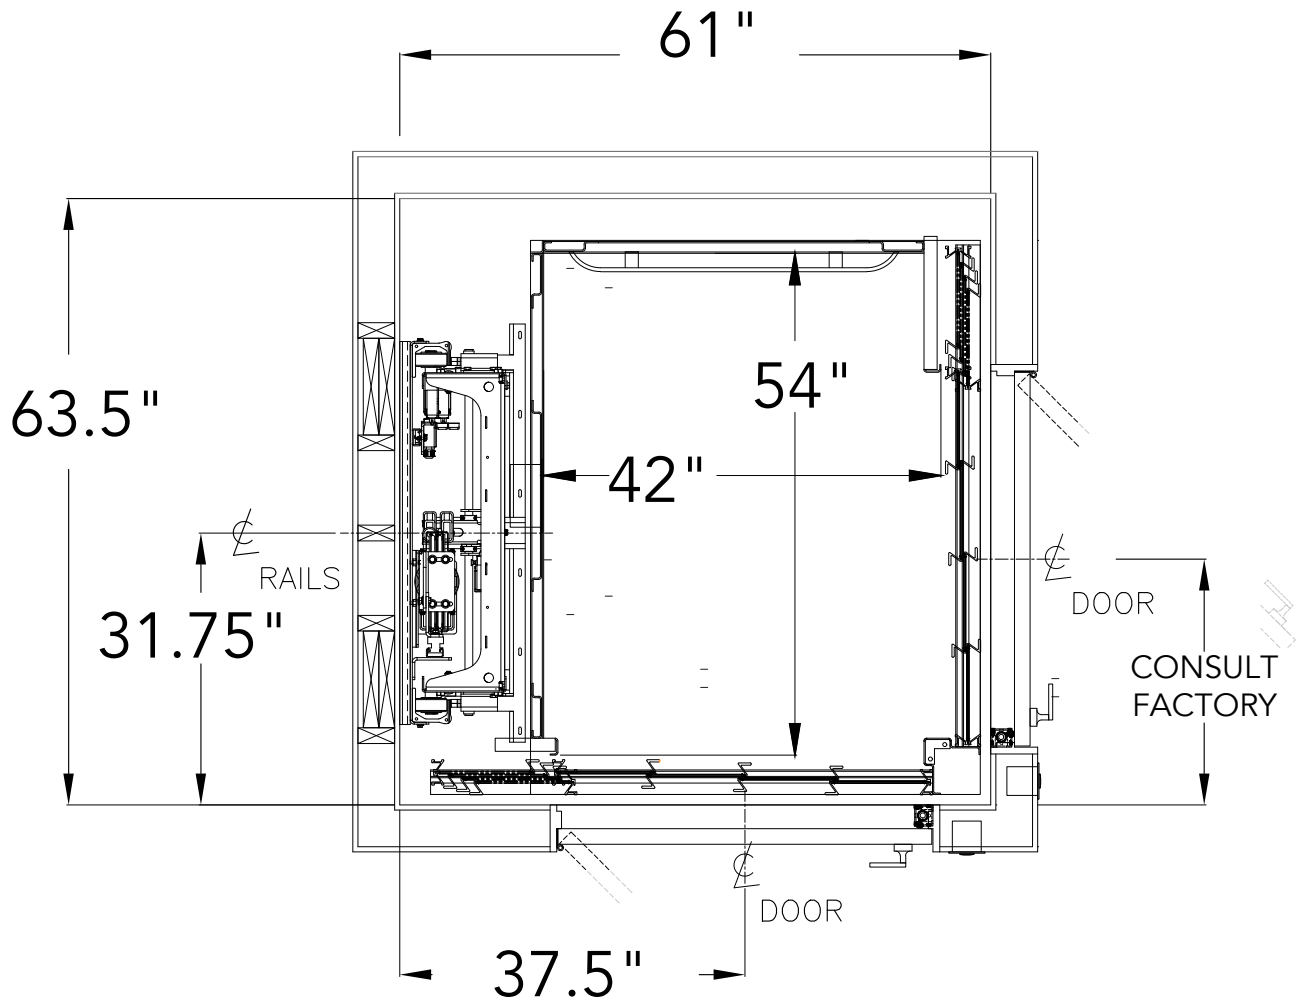

SABRE

ELEVATOR

Victorian

42" X 54"

90 DEGREE
GOOD GATE
MANUAL SWING DOORS