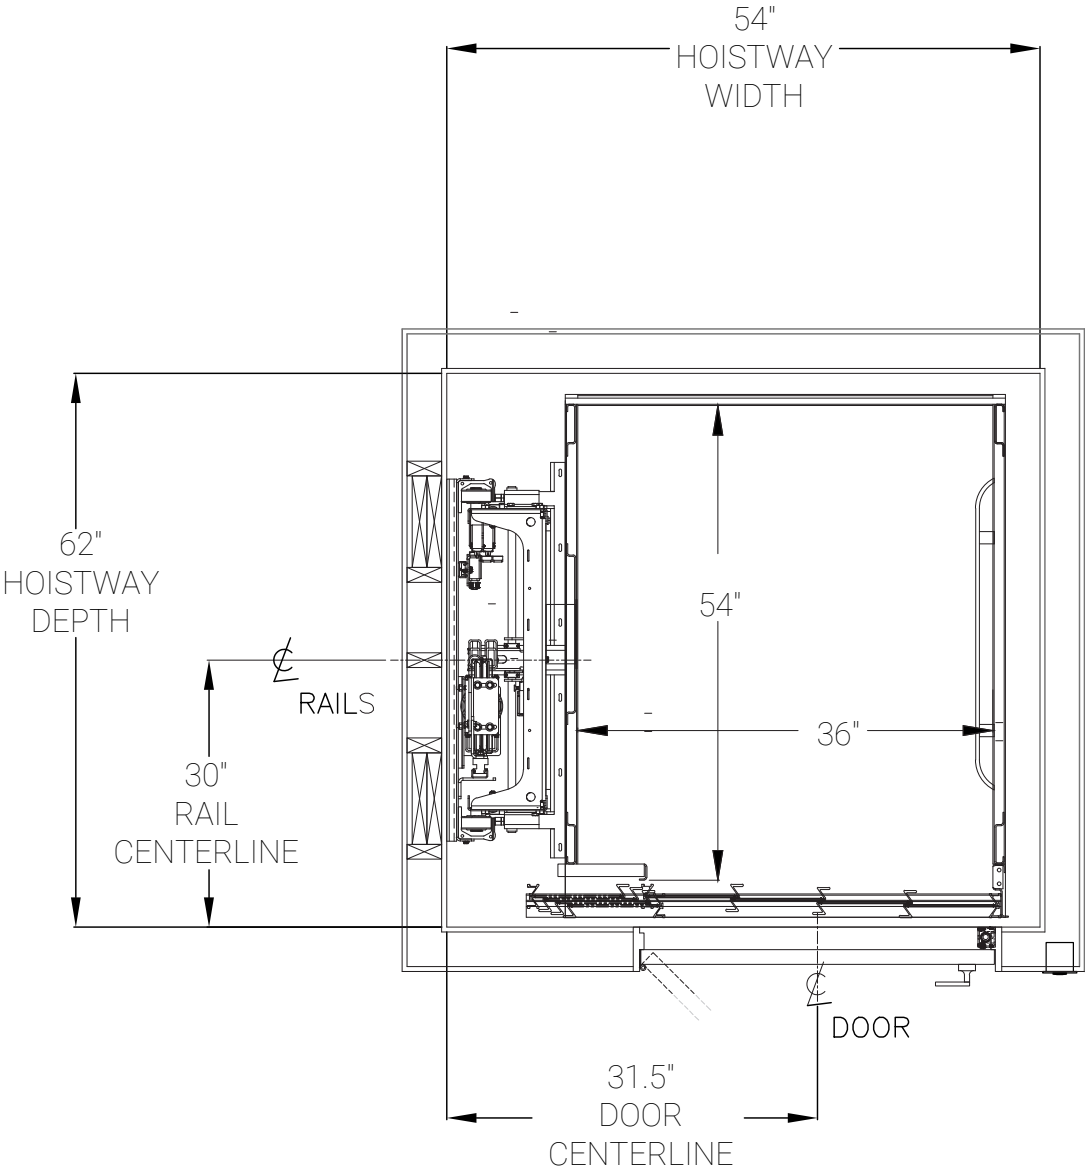

SABRE

ELEVATOR

Victorian

36" X 54"

INLINE

GOOD GATE

MANUAL SWING DOORS