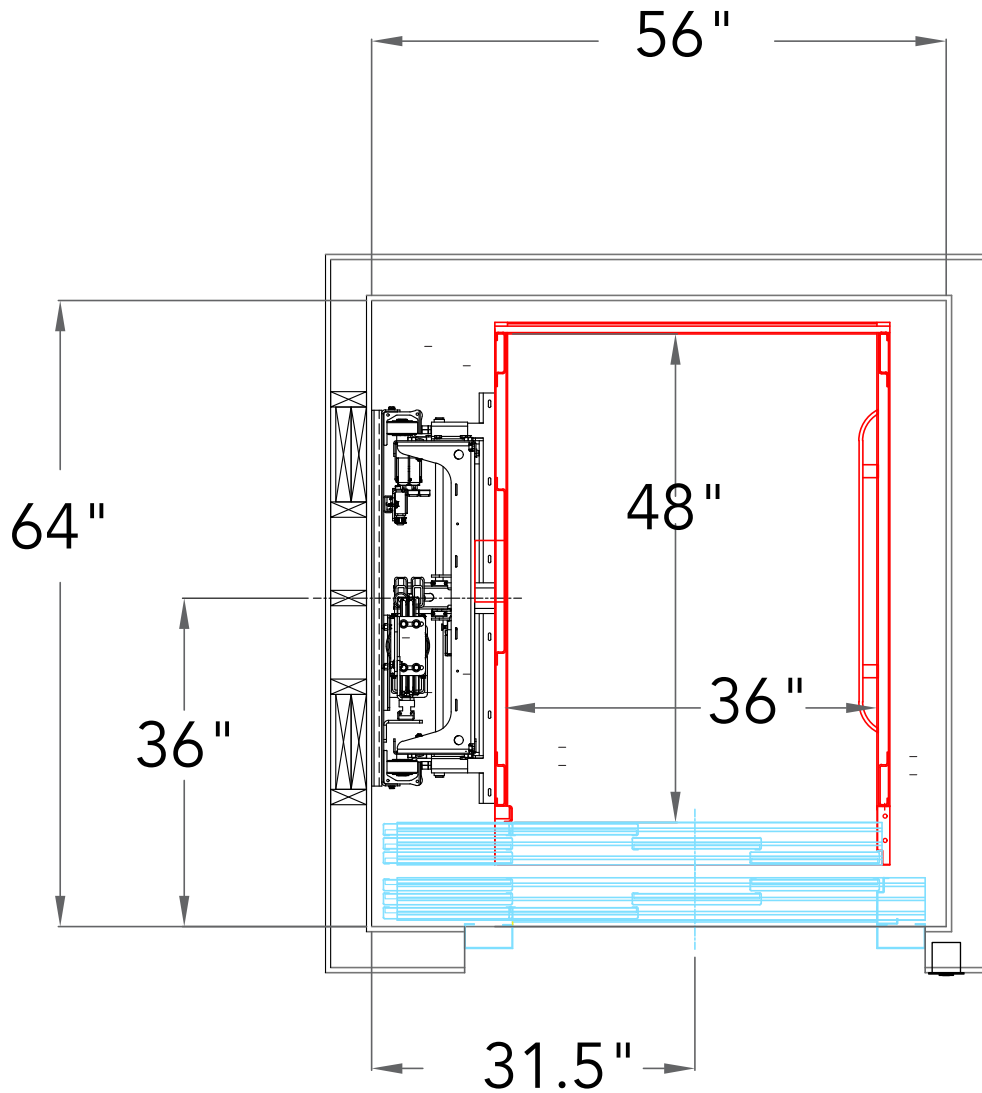

SABRE

ELEVATOR

Victorian

36" X 48"

INLINE
AUTOMATIC SLIDING CAB DOORS
AUTOMATIC SLIDING LANDING DOORS