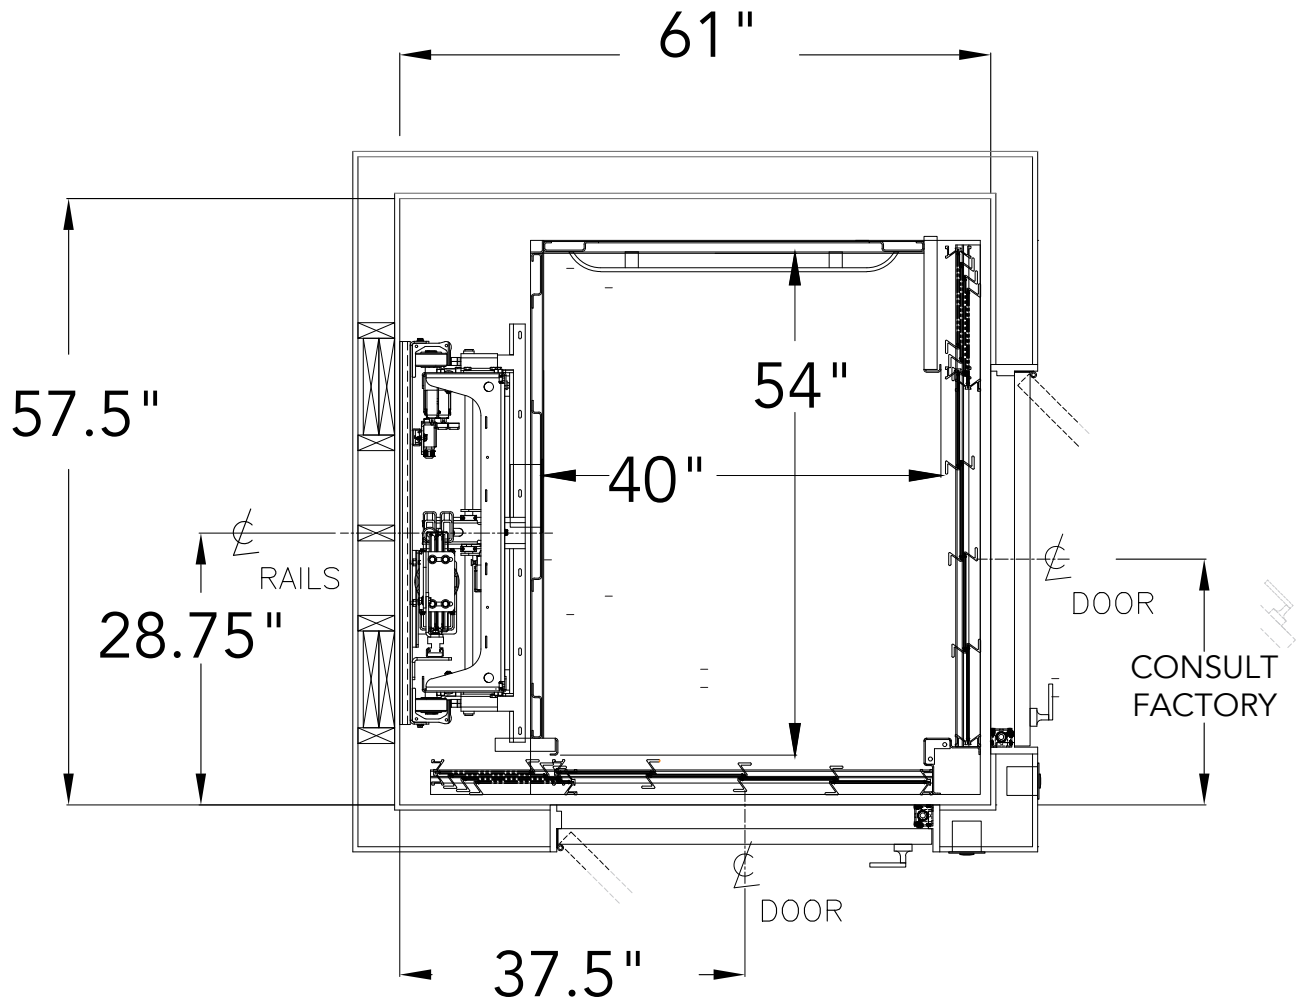

SABRE

ELEVATOR

Victorian

40" X 54"

90 DEGREE
GOOD GATE
MANUAL SWING DOORS