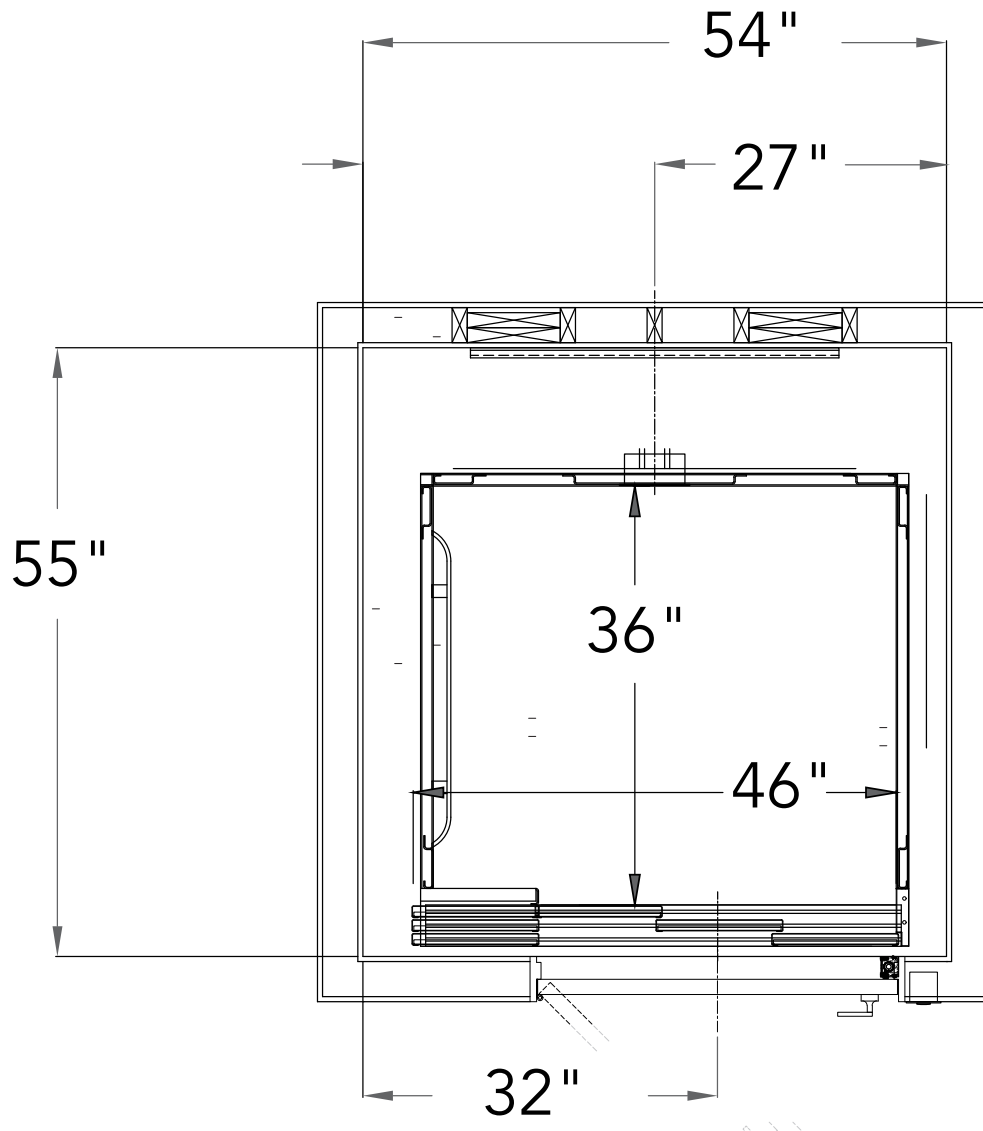

SABRE

ELEVATOR

Victorian

36" X 46"

INLINE REAR RAILS
AUTOMATIC SLIDING CAB DOORS
MANUAL SWING DOORS