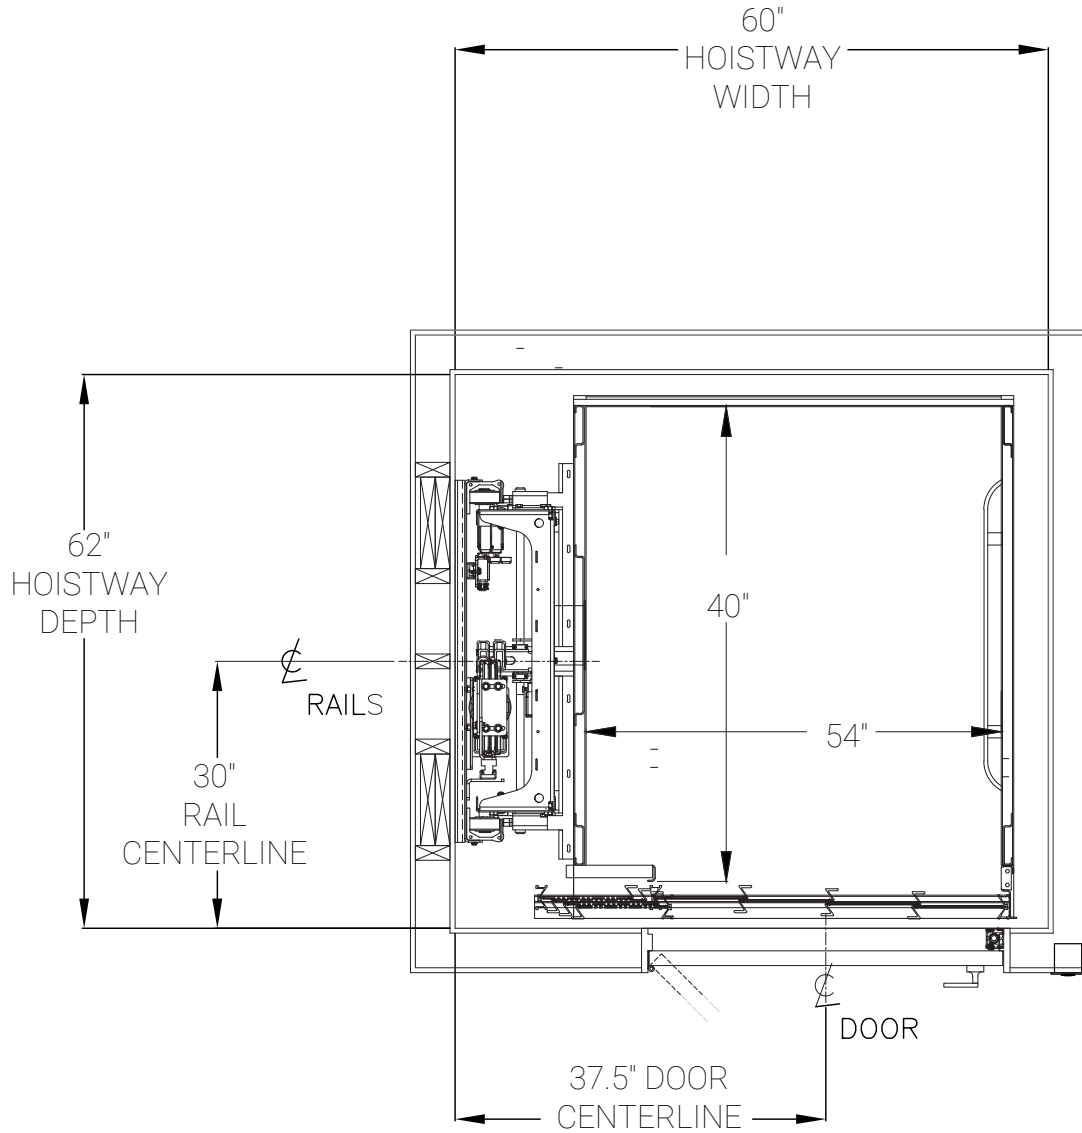

SABRE

ELEVATOR

Victorian

42" X 54"

INLINE
GOOD GATE
MANUAL SWING DOORS