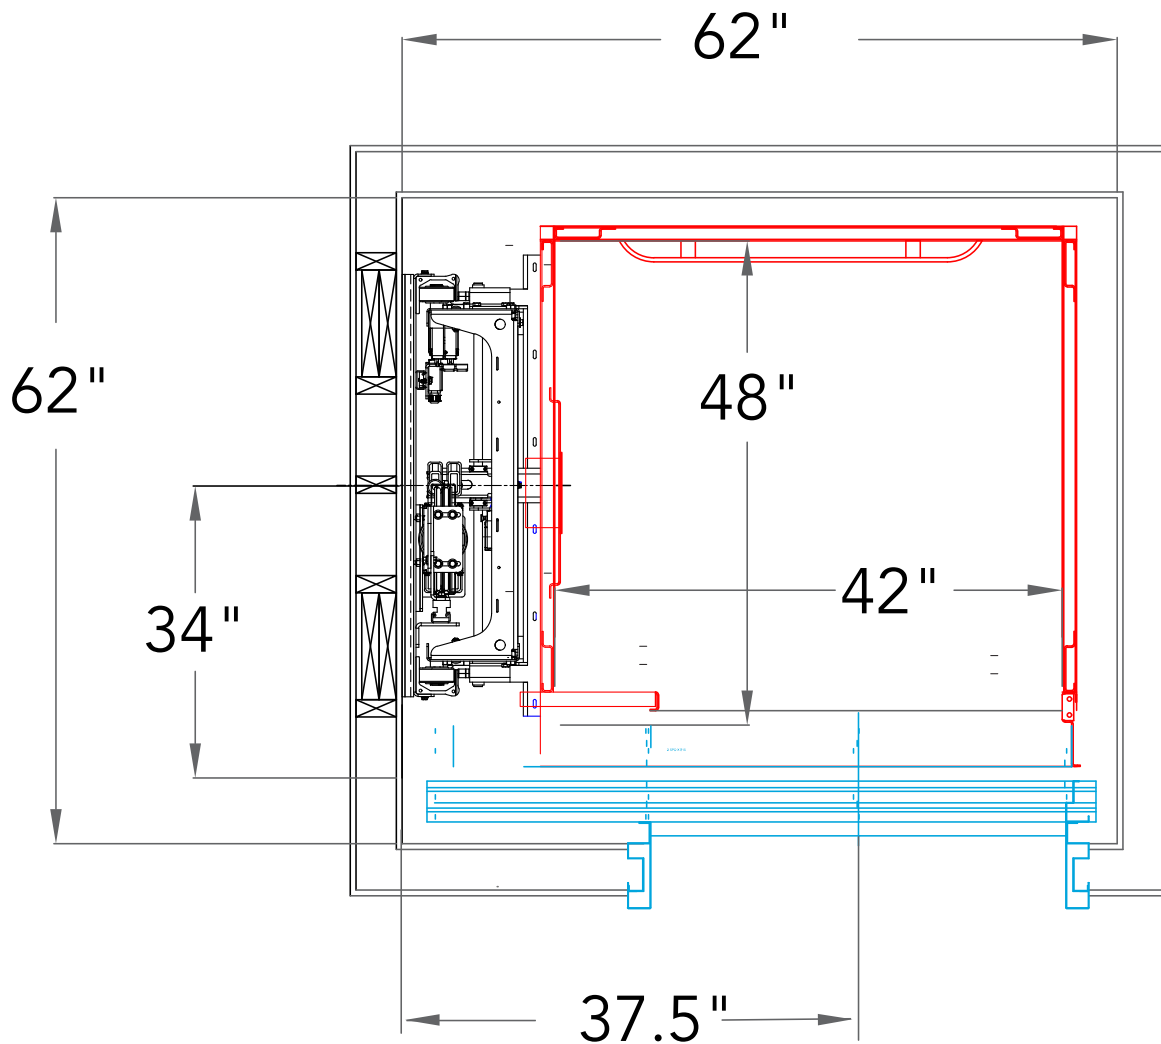

# SABRE

ELEVATOR

## Victorian

42" X 48"

INLINE  
AUTOMATIC SLIDING CAB DOORS  
AUTOMATIC SLIDING LANDING DOORS