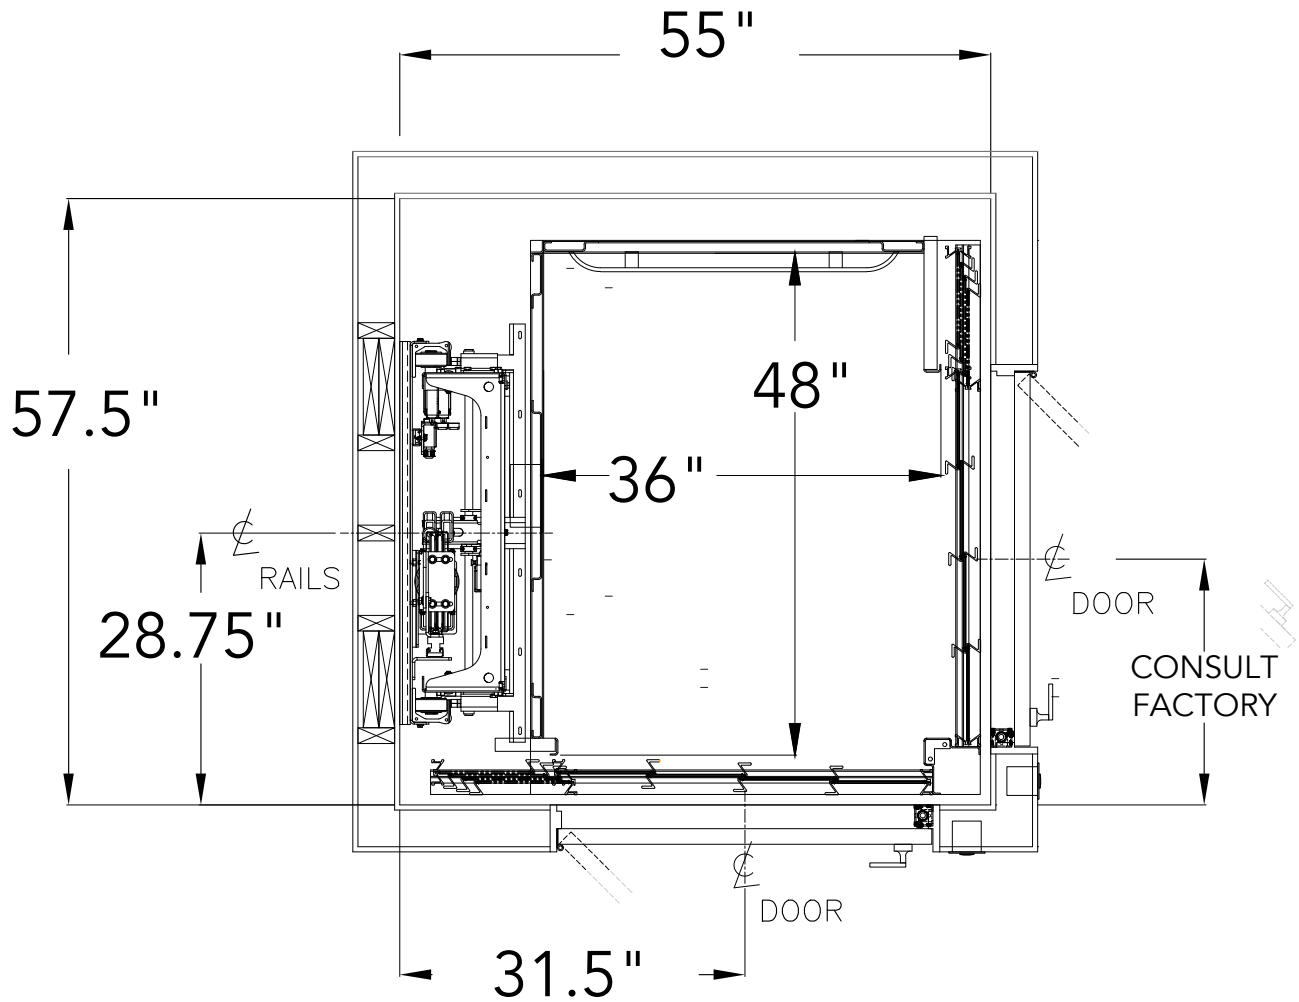

# SABRE

ELEVATOR

## Victorian

36" X 48"  
90 DEGREE  
GOOD GATE  
MANUAL SWING DOORS