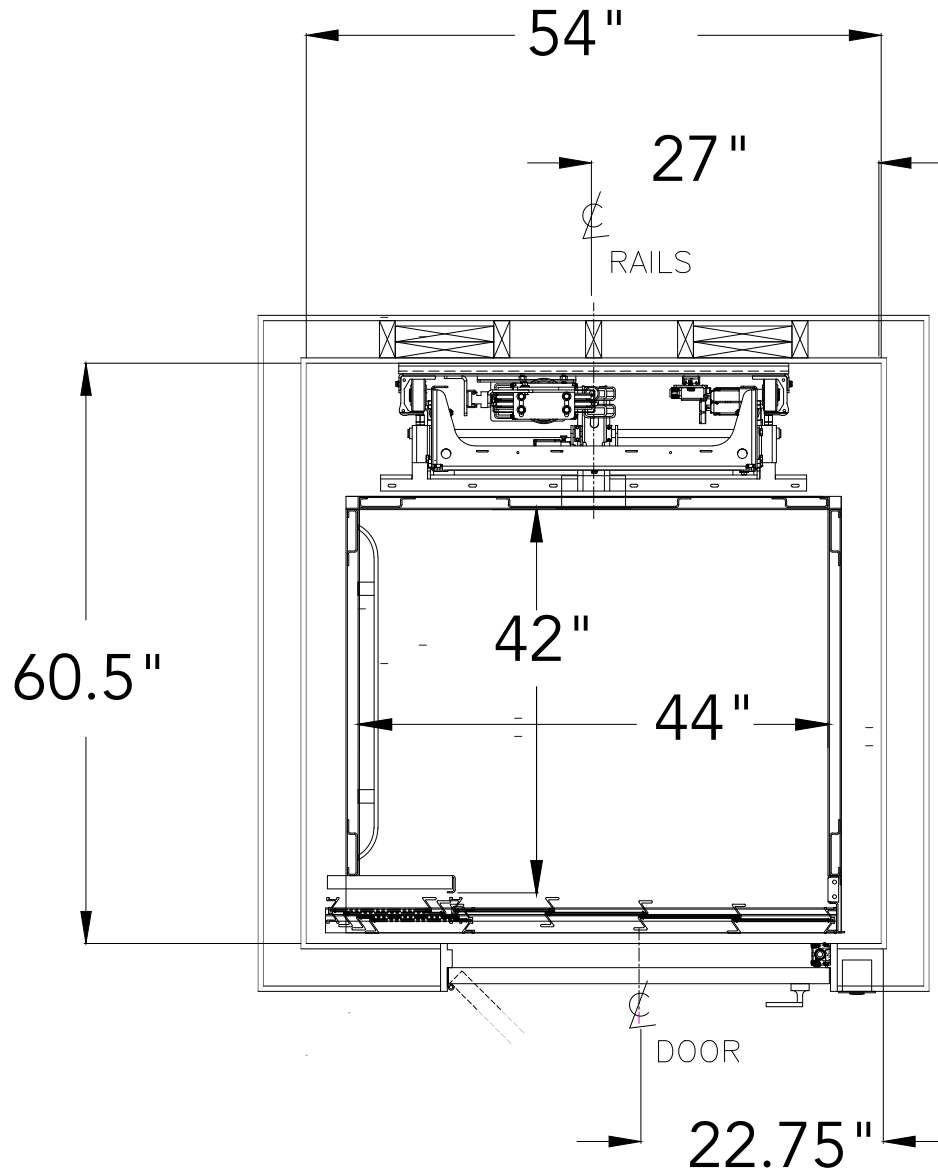

# SABRE

ELEVATOR

## Victorian

42" X 44"

REAR RAILS  
GOOD GATE  
MANUAL SWING DOORS