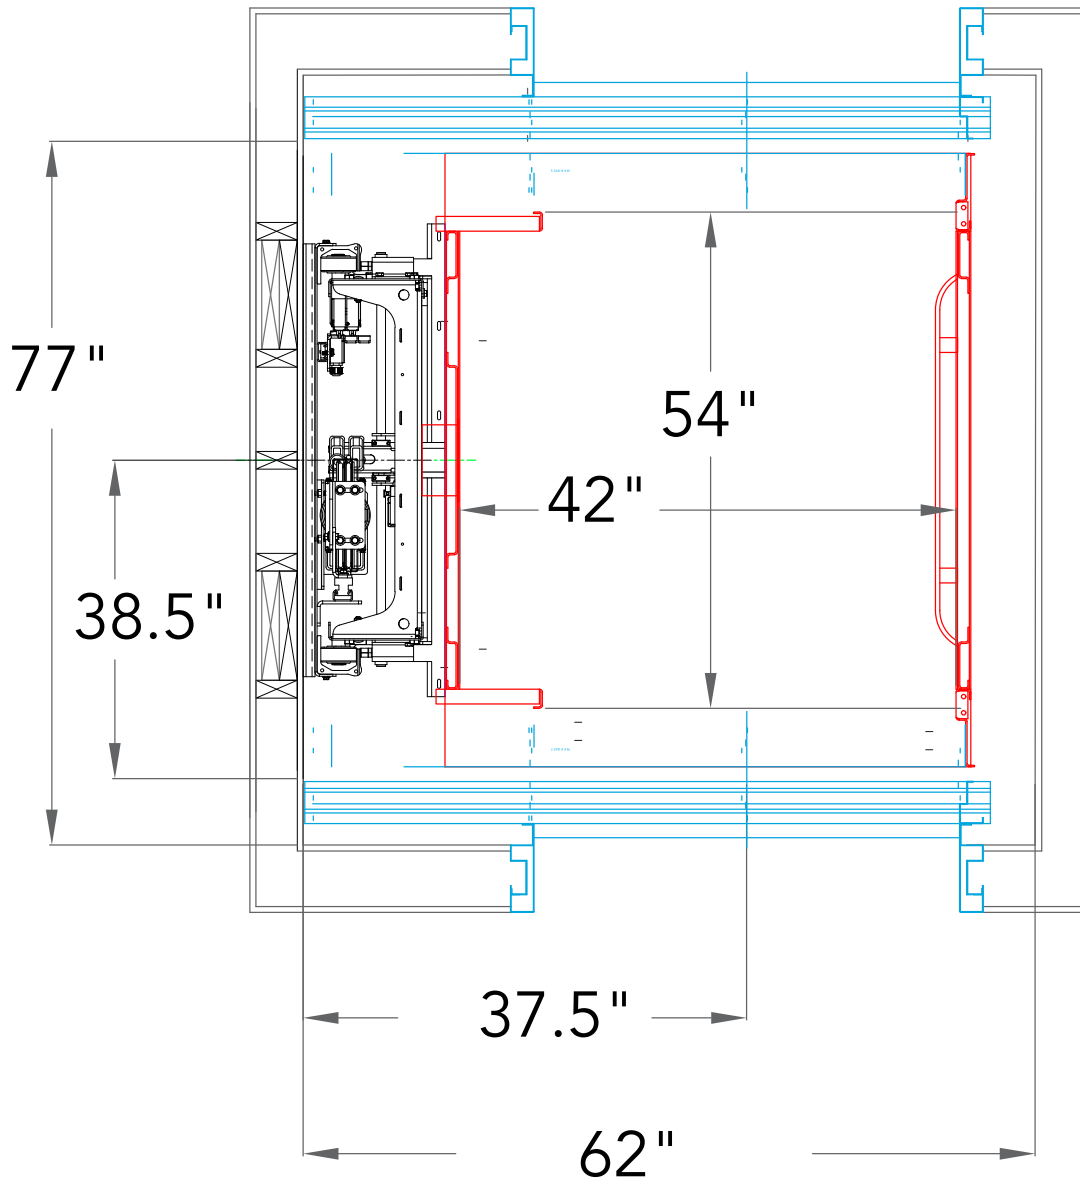

SABRE

ELEVATOR

Victorian

42" X 54"

THROUGH CAB
AUTOMATIC SLIDING CAB DOORS
AUTOMATIC SLIDING LANDING DOORS