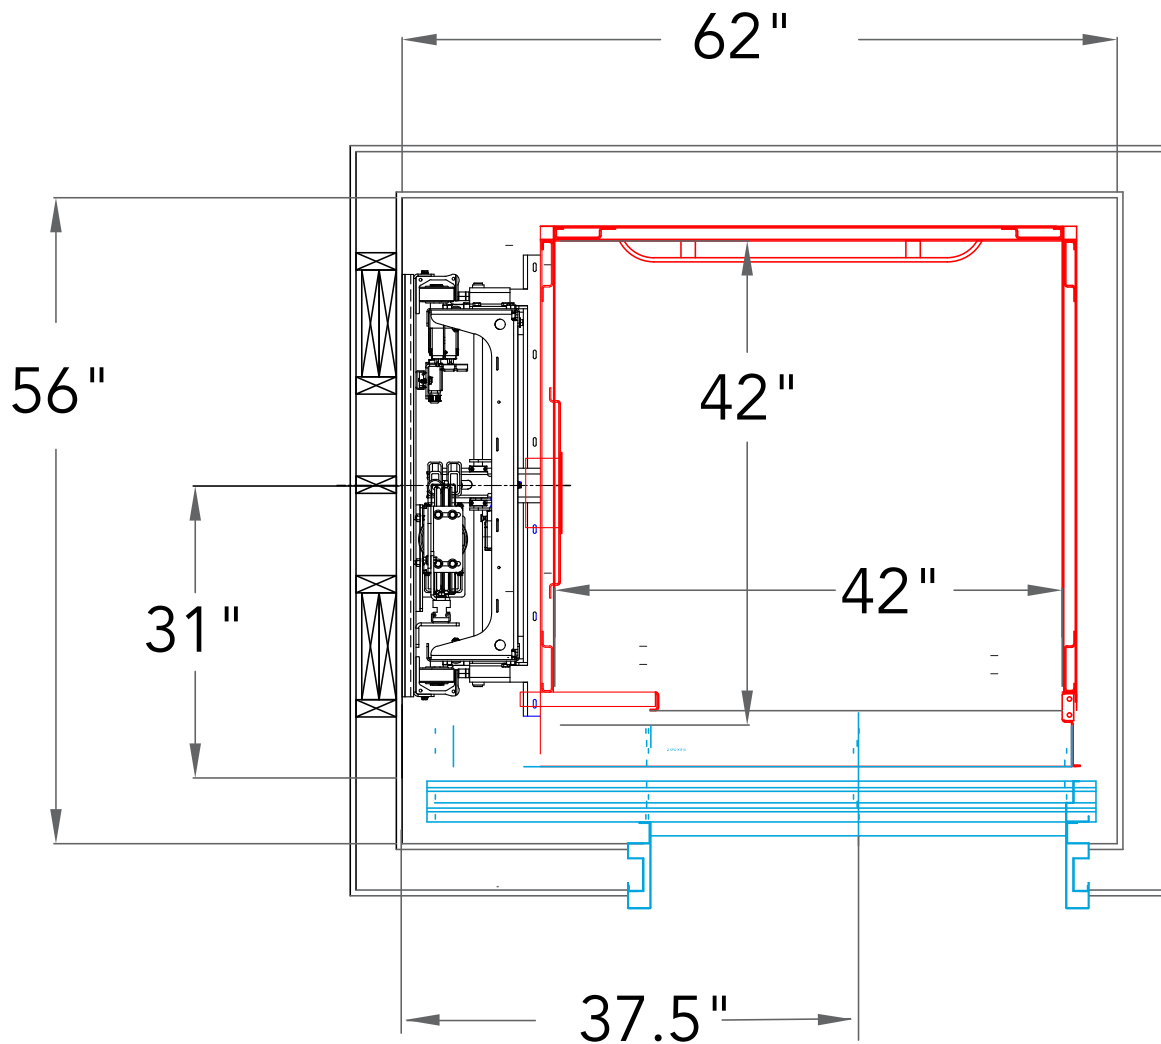

# SABRE

ELEVATOR

## Victorian

42" X 42"

INLINE

AUTOMATIC SLIDING CAB DOORS  
AUTOMATIC SLIDING LANDING DOORS