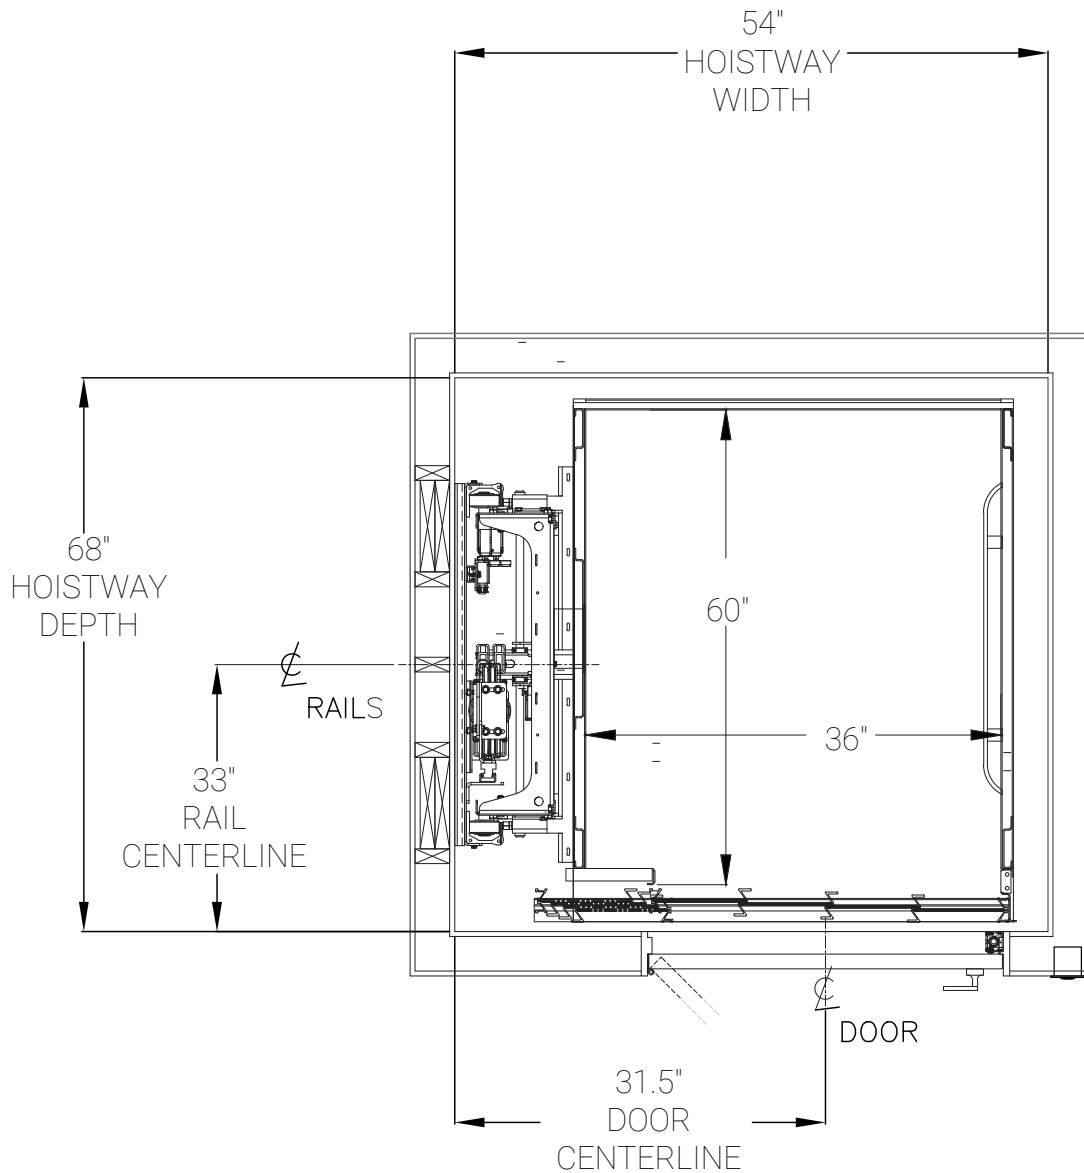

SABRE

ELEVATOR

Victorian

36" X 60"

INLINE
GOOD GATE
MANUAL SWING DOORS