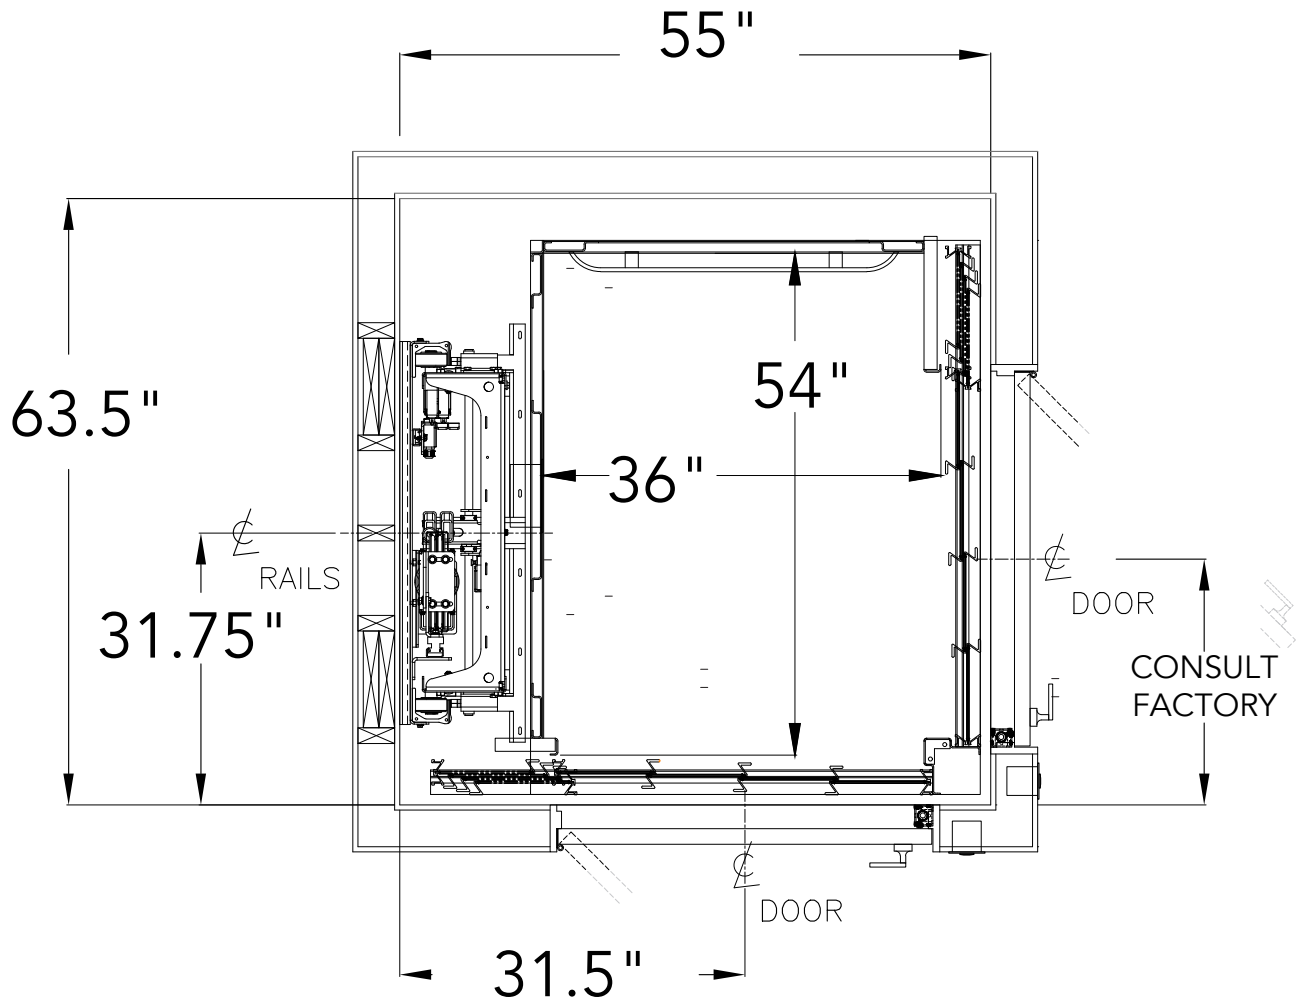

# SABRE

ELEVATOR

## Victorian

36" X 54"  
90 DEGREE  
GOOD GATE  
MANUAL SWING DOORS