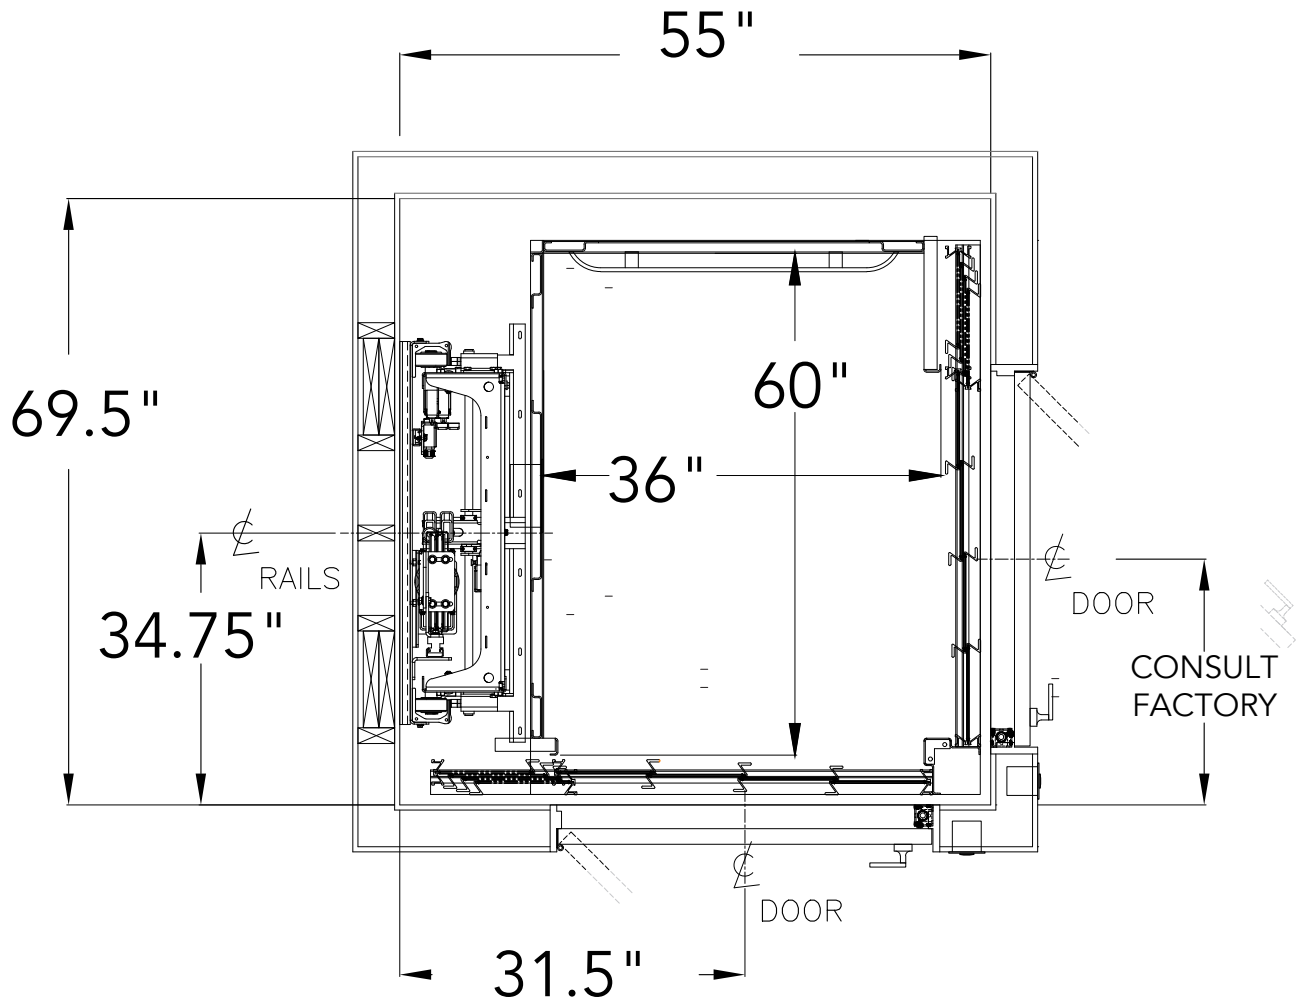

SABRE

ELEVATOR

Victorian

36" X 60"
90 DEGREE
GOOD GATE
MANUAL SWING DOORS