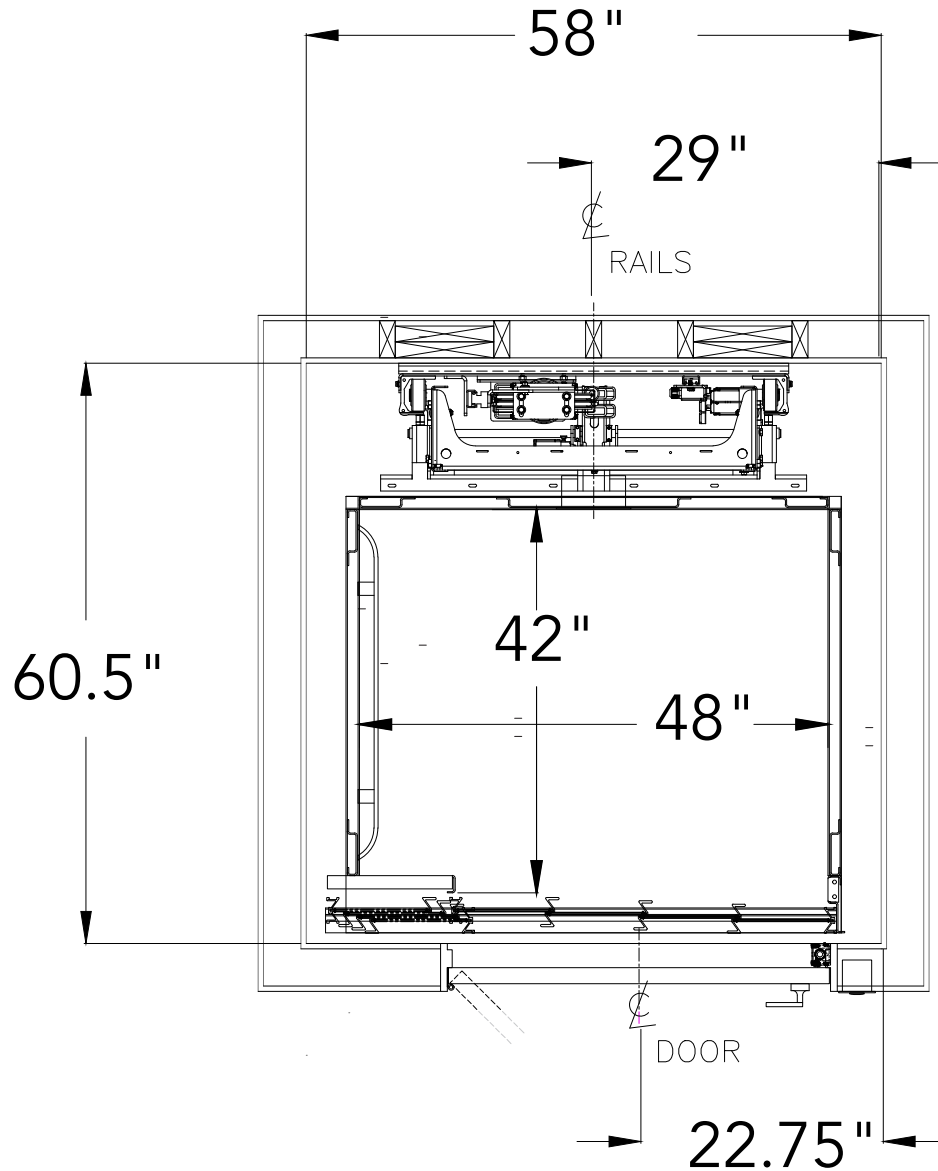

# SABRE

ELEVATOR

## Victorian

42" X 48"

REAR RAILS  
GOOD GATE  
MANUAL SWING DOORS