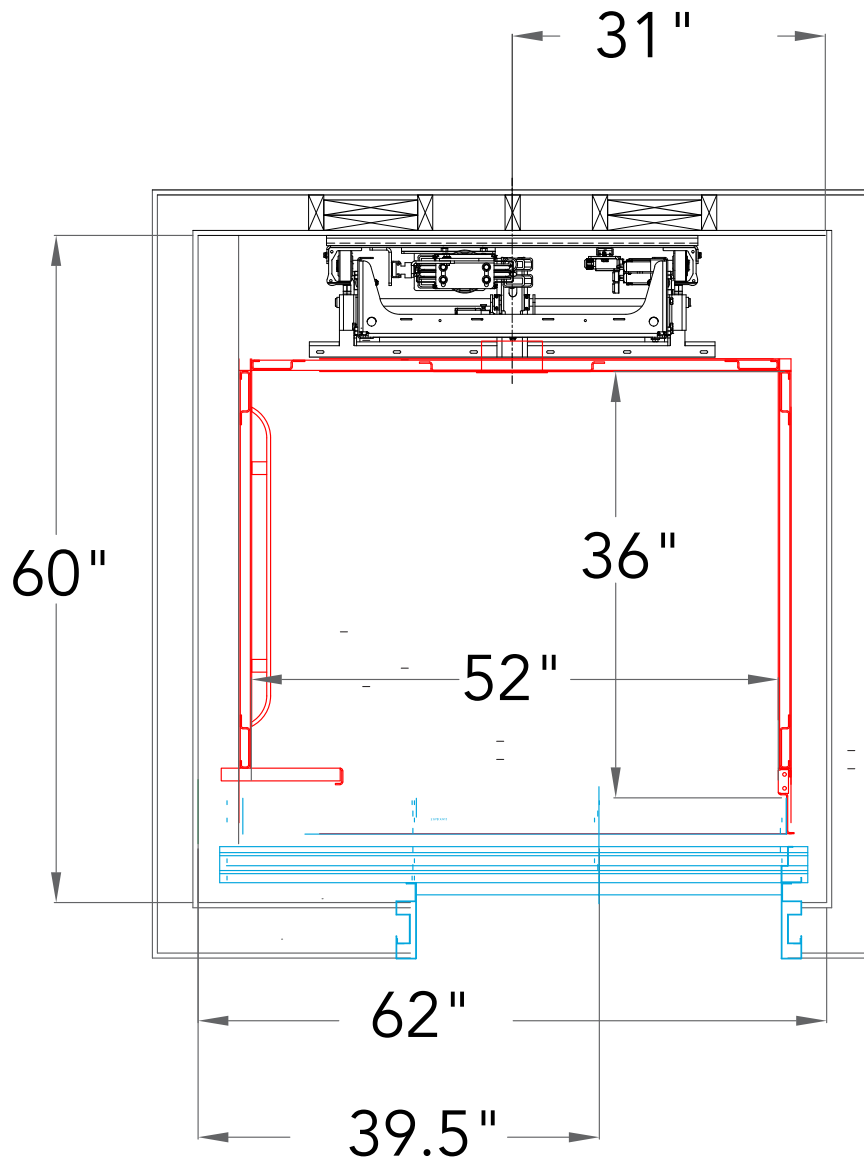

SABRE

ELEVATOR

Victorian

36" X 52"

INLINE REAR RAILS
AUTOMATIC SLIDING CAB DOORS
AUTOMATIC SLIDING LANDING DOORS