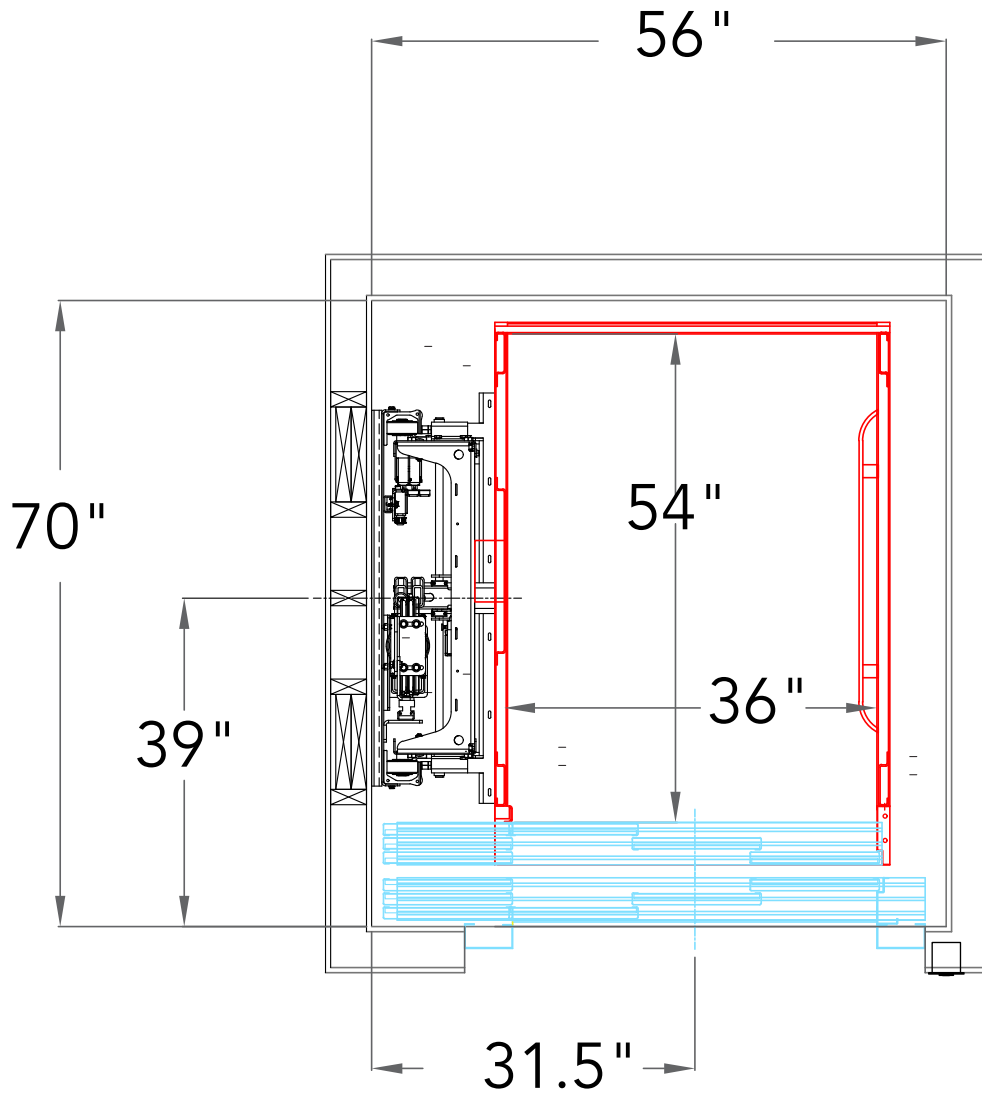

# SABRE

ELEVATOR

## Victorian

36" X 54"

INLINE  
AUTOMATIC SLIDING CAB DOORS  
AUTOMATIC SLIDING LANDING DOORS