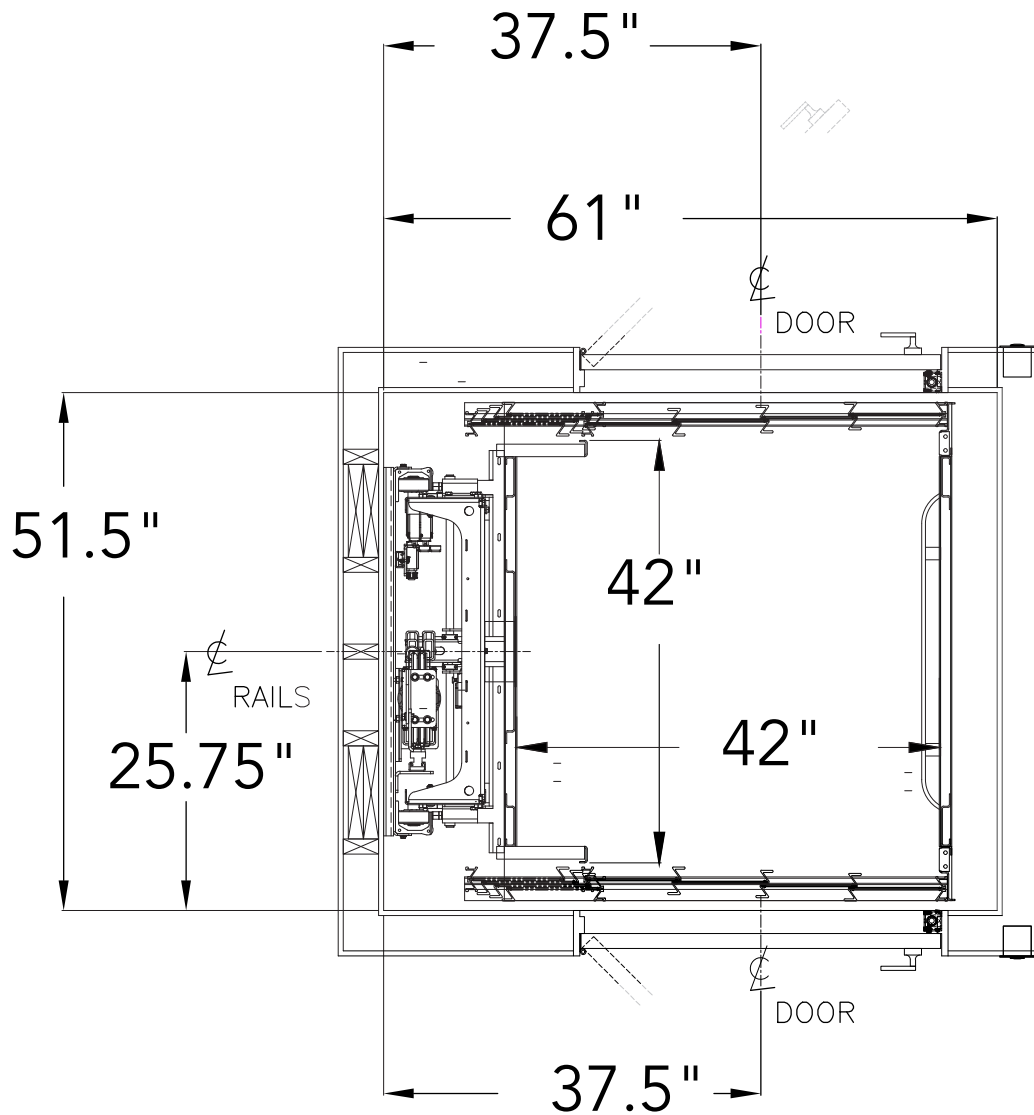

# SABRE

ELEVATOR

## Victorian

42" X 42"

THROUGH CAB  
GOOD GATE  
MANUAL SWING DOORS