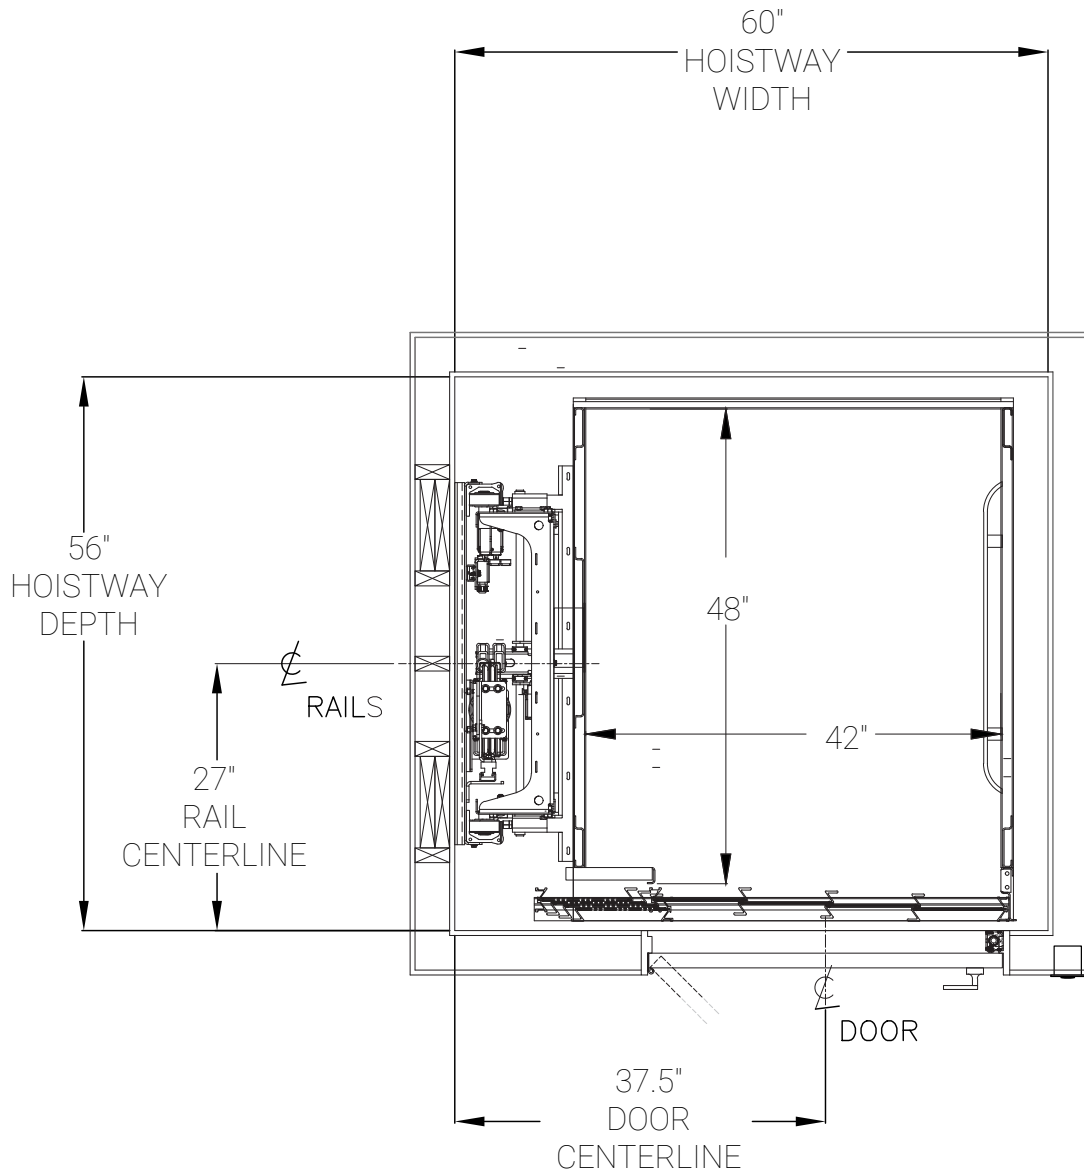

# SABRE

ELEVATOR

## Victorian

42" X 48"

INLINE  
GOOD GATE  
MANUAL SWING DOORS