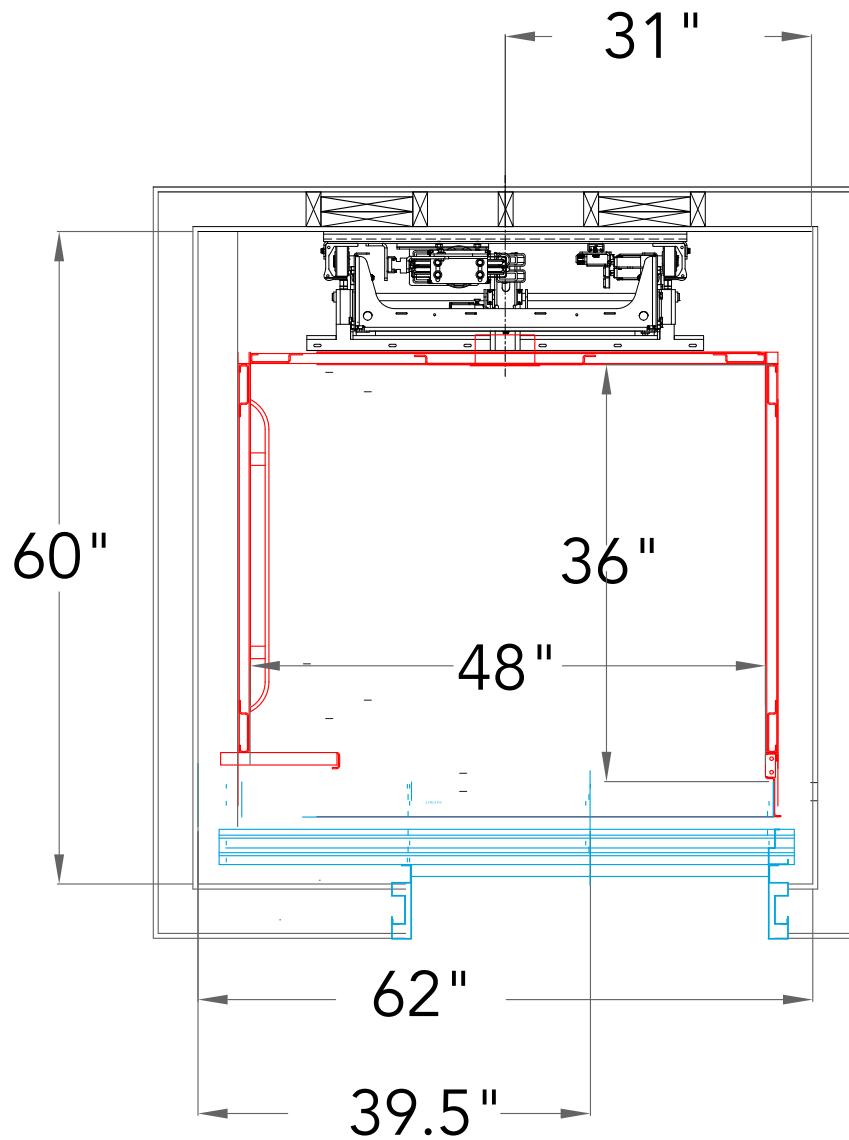

SABRE

ELEVATOR

Victorian

36" X 48"

INLINE REAR RAILS
AUTOMATIC SLIDING CAB DOORS
AUTOMATIC SLIDING LANDING DOORS