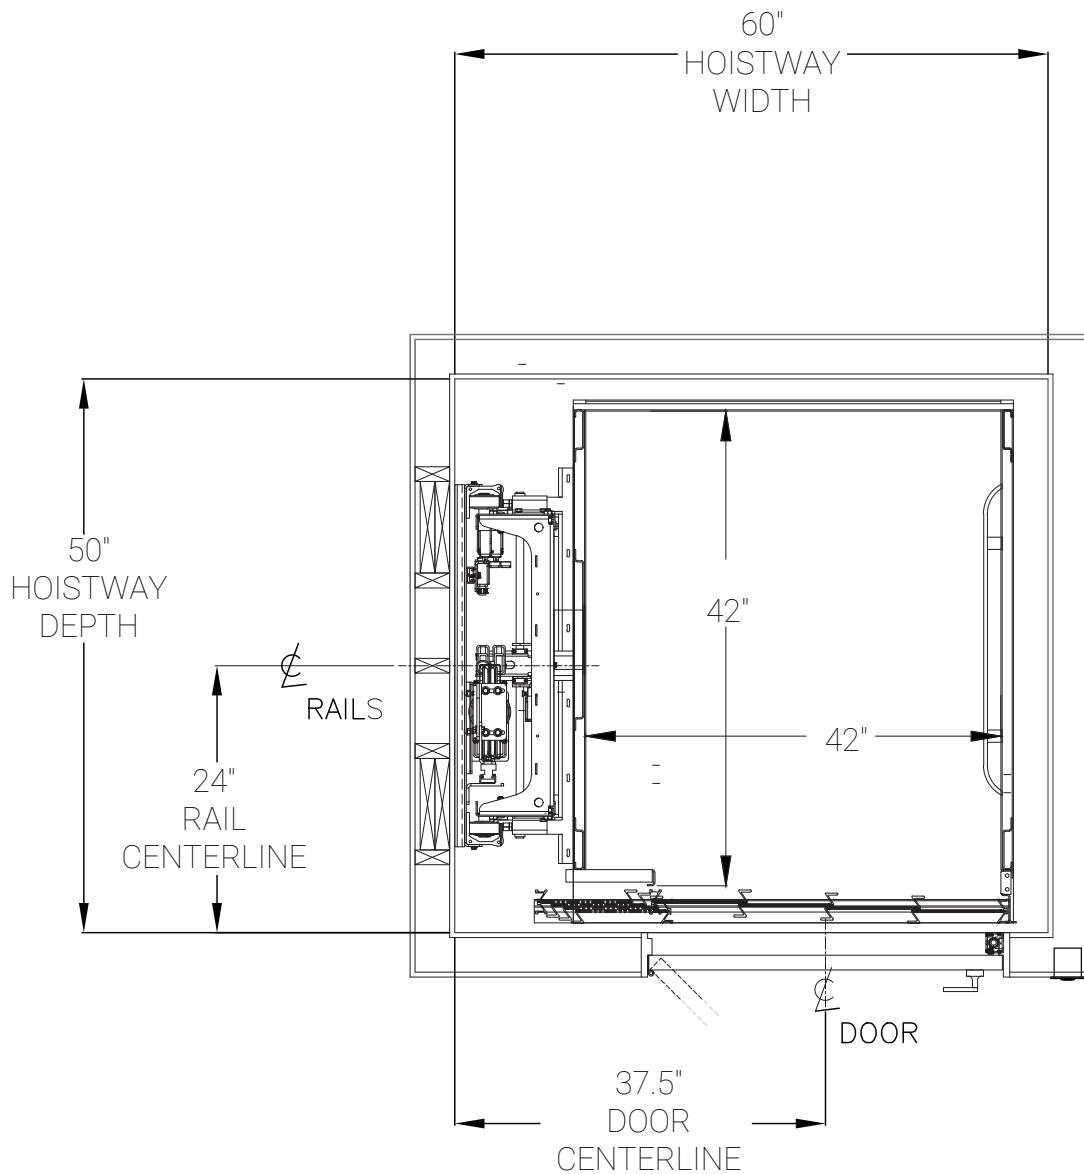

SABRE

ELEVATOR

Victorian

42" X 42"
INLINE
GOOD GATE
MANUAL SWING DOORS