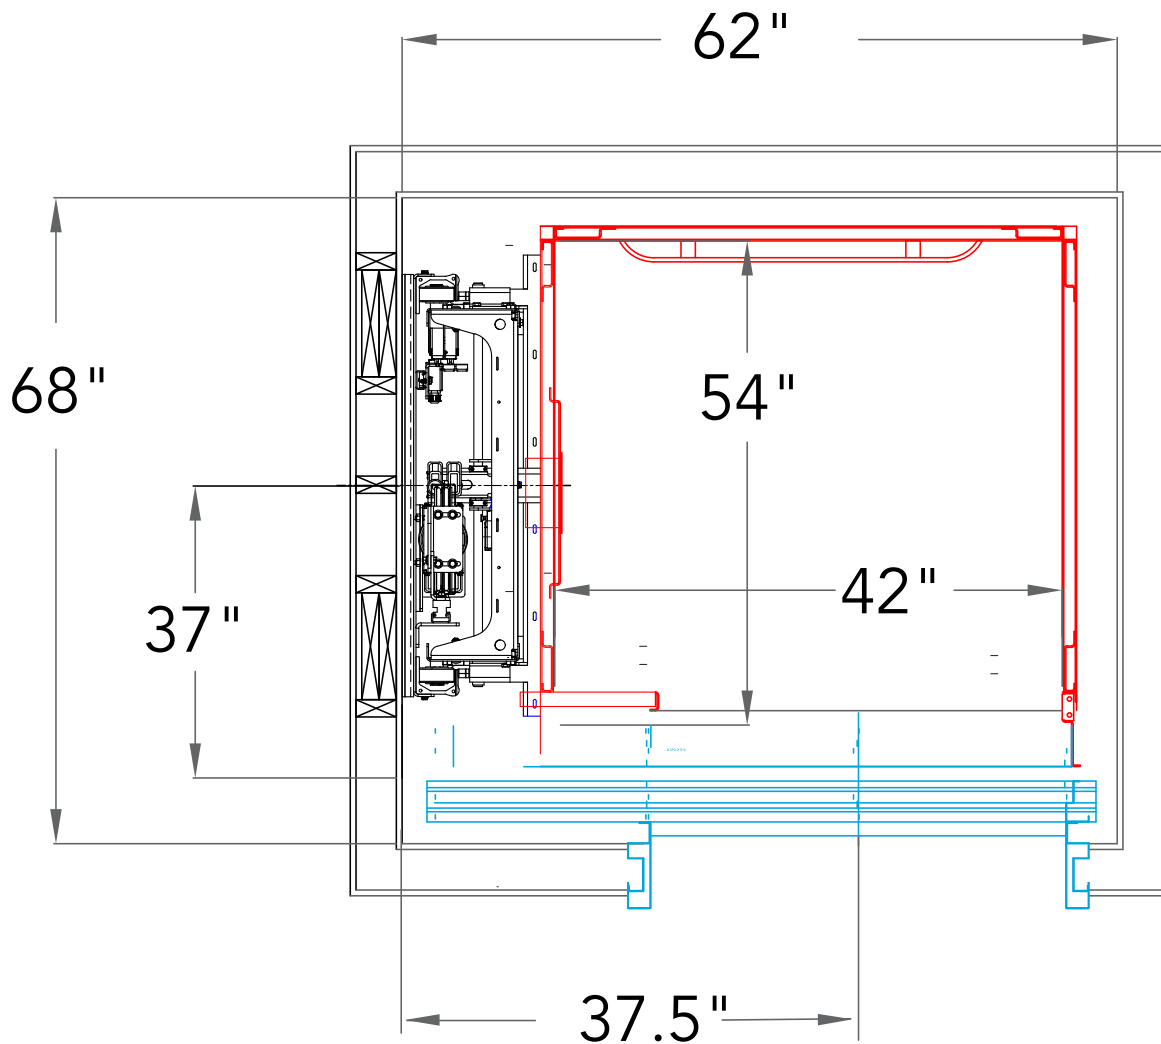

SABRE

ELEVATOR

Victorian

42" X 54"

INLINE
AUTOMATIC SLIDING CAB DOORS
AUTOMATIC SLIDING LANDING DOORS