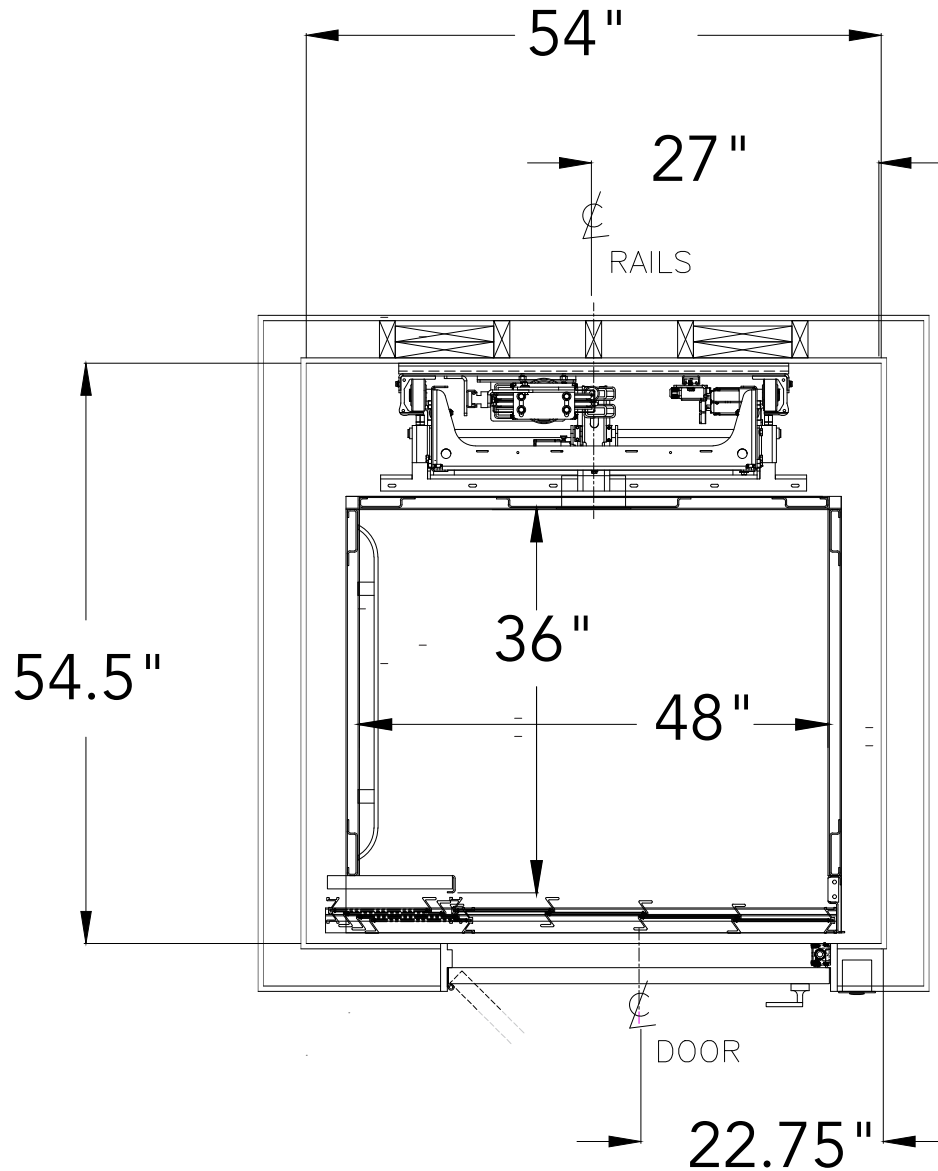

SABRE

ELEVATOR

Victorian

36" X 48"

REAR RAILS
GOOD GATE
MANUAL SWING DOORS