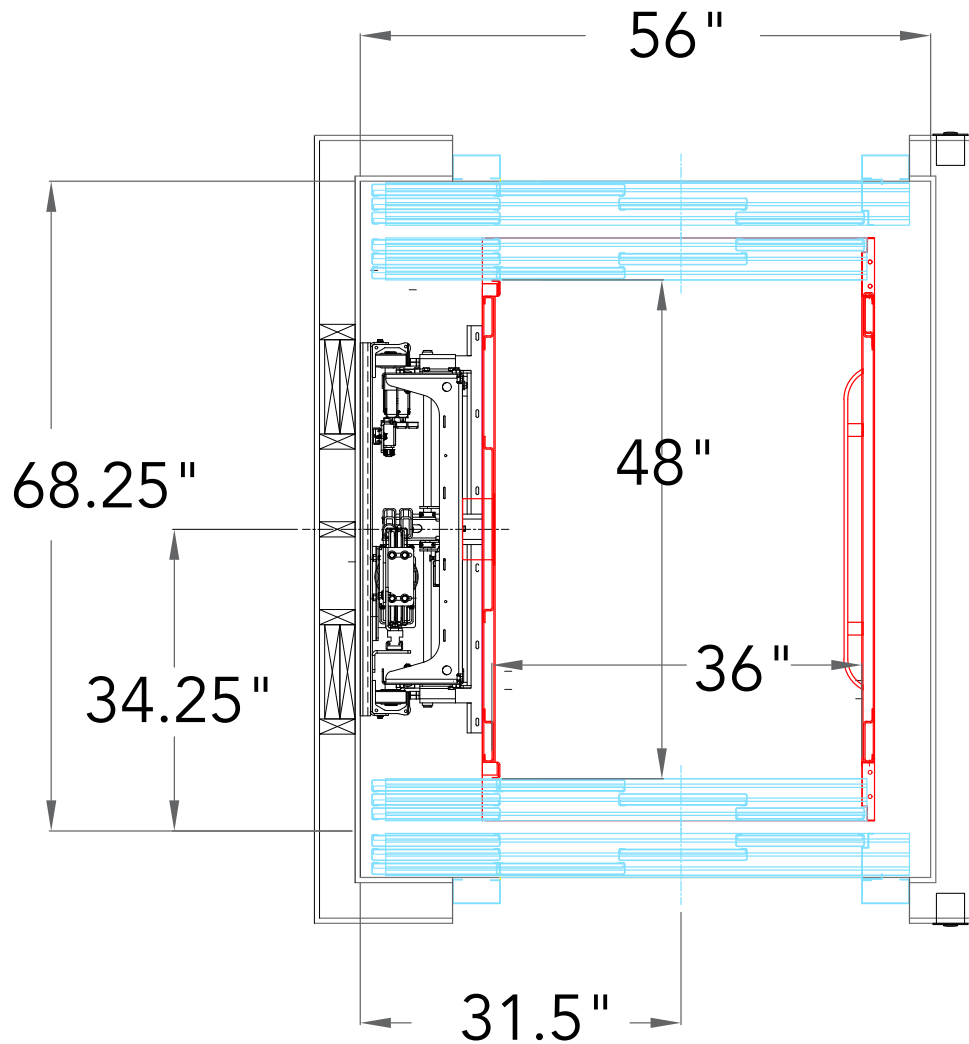

SABRE

ELEVATOR

Victorian

36" X 48"

THROUGH CAB
AUTOMATIC SLIDING CAB DOORS
AUTOMATIC SLIDING LANDING DOORS